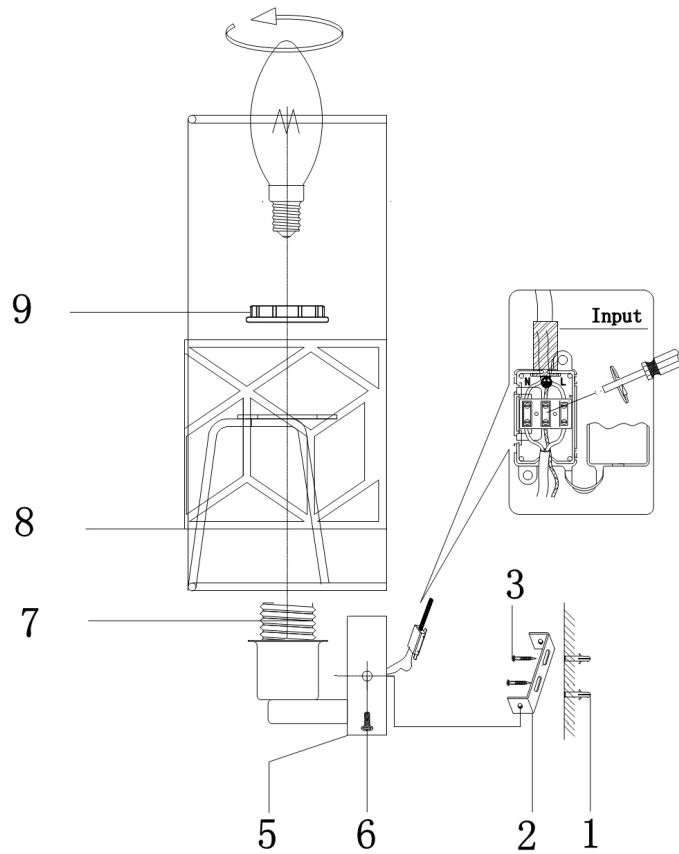

Instruction

Collection: HOUSE
Series: MESSINA
Model: H223-WL-01-G
Wall

- Wall

1 x E14 (40W)

MAYTONI
DECORATIVE LIGHTING

www.maytoni.de