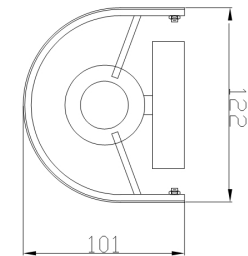

Instruction

Collection: HOUSE
Series: MESSINA
Model: H223-WL-01-G
Wall

- Wall

1 x E14 (40W)

MAYTONI
DECORATIVE LIGHTING

www.maytoni.de