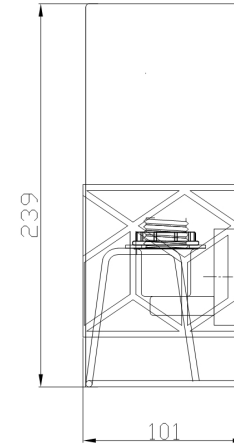

Instruction

Collection: HOUSE
Series: MESSINA
Model: H223-WL-01-G
Wall

- Wall

1 x E14 (40W)

MAYTONI
DECORATIVE LIGHTING

www.maytoni.de