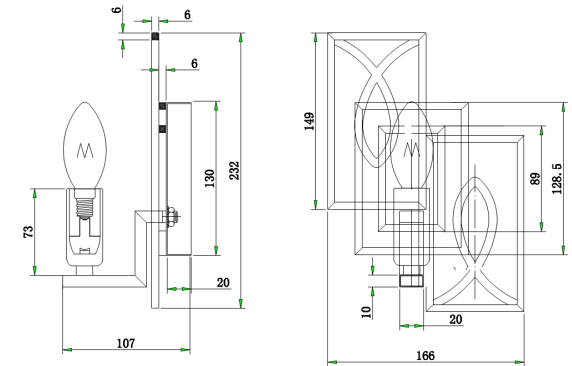

# Instruction

Collection: HOUSE

Series: EISNER

Model: H237-01-G

Wall

- Wall

1 x E14 (40W)

**MAYTONI**  
DECORATIVE LIGHTING