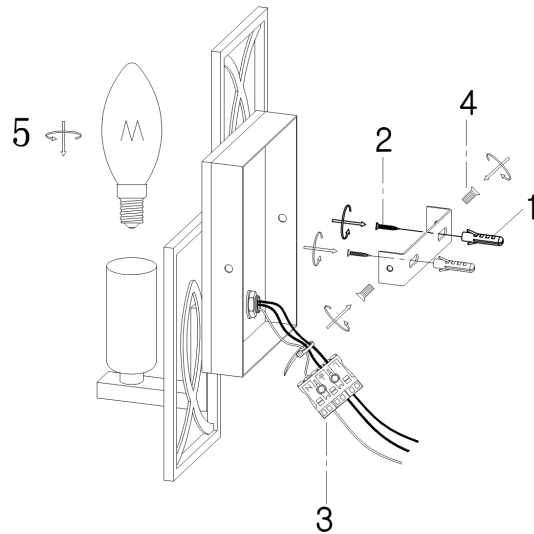

# Instruction

Collection: HOUSE

Series: EISNER

Model: H237-01-G

Wall

- Wall

1 x E14 (40W)

**MAYTONI**  
DECORATIVE LIGHTING