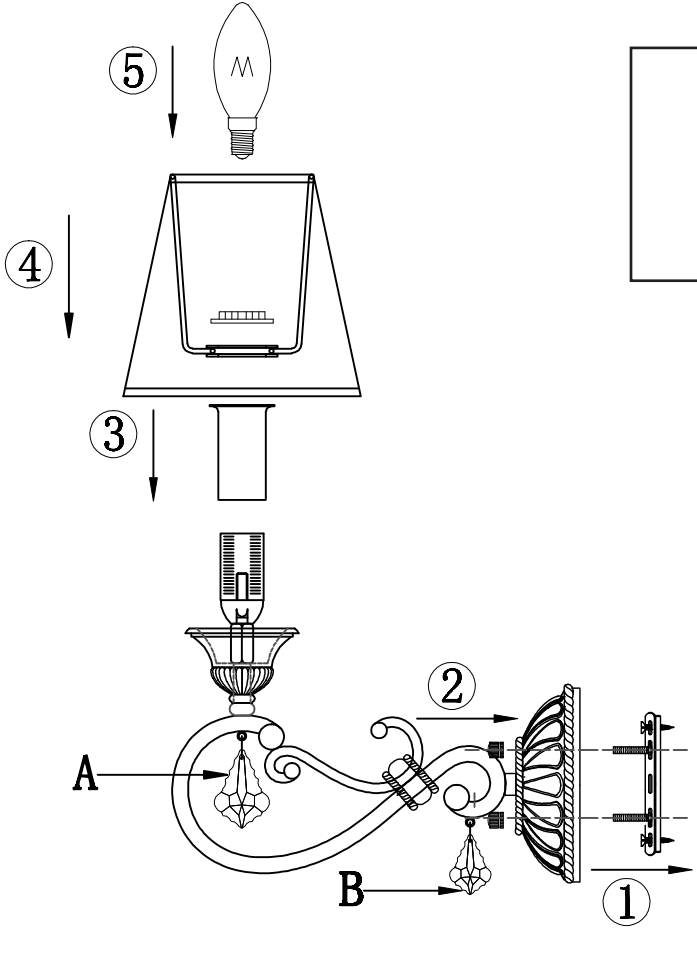

Instruction

Collection: House
Series: Valbonne
Model: H258-WL-01-G
Wall-mounted

A=1
B=1

 – Wall-mounted

1 x E14 (40w)

MAYTONI
DECORATIVE LIGHTING
www.maytoni.de