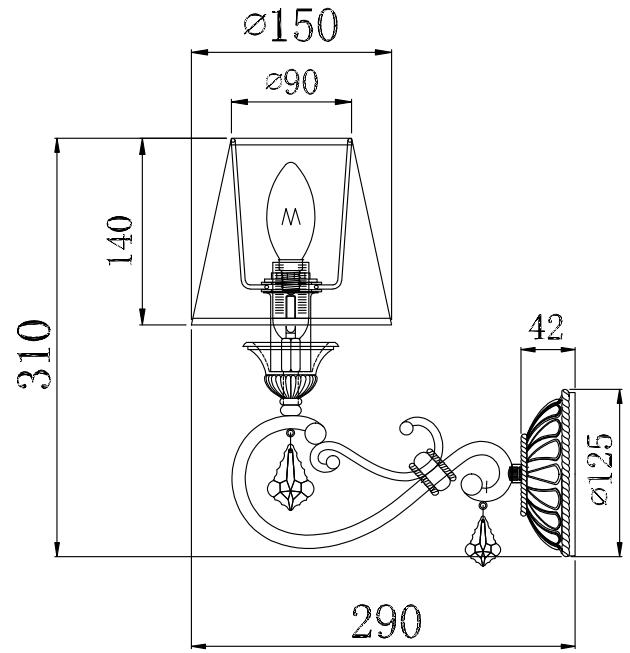

Instruction

Collection: House
Series: Valbonne
Model: H258-WL-01-G
Wall-mounted

A=1
B=1

 – Wall-mounted

1 x E14 (40w)

MAYTONI
DECORATIVE LIGHTING
www.maytoni.de