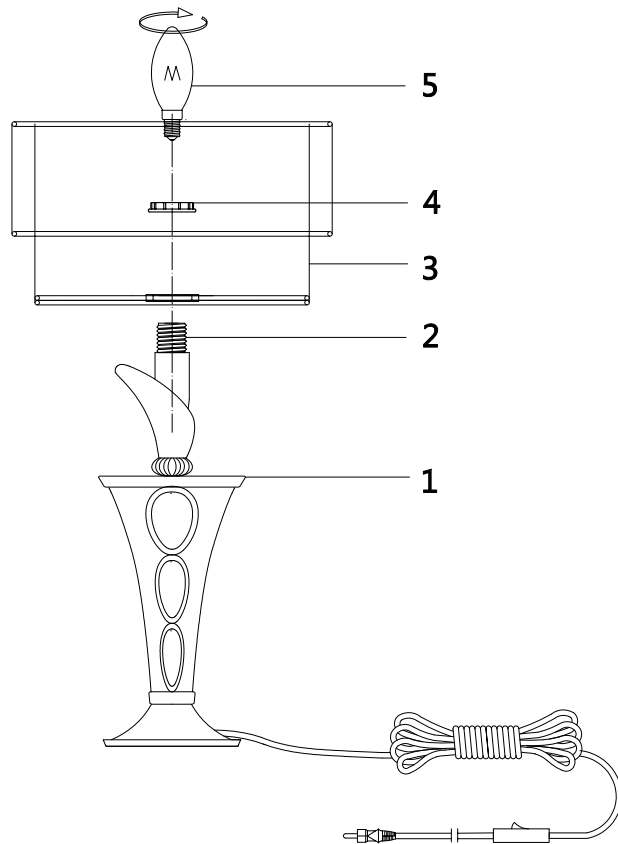

Instruction

H311-11-G

1 x E27 (60W)

Model: H311-11-G
Collection: House
Series: Lillian

Table Lamps