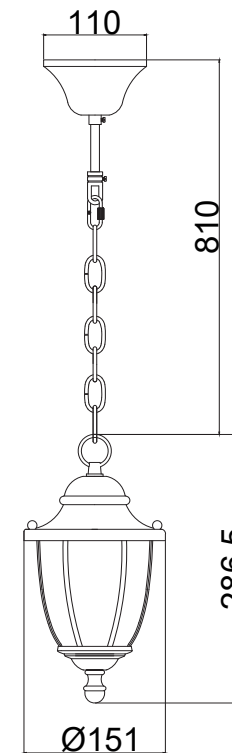

Instruction

H356-PL-01-BZ

1 x E14 (60W)

Model: H356-PL-01-BZ
Collection: House
Series: Zeil

Pendant Lamps