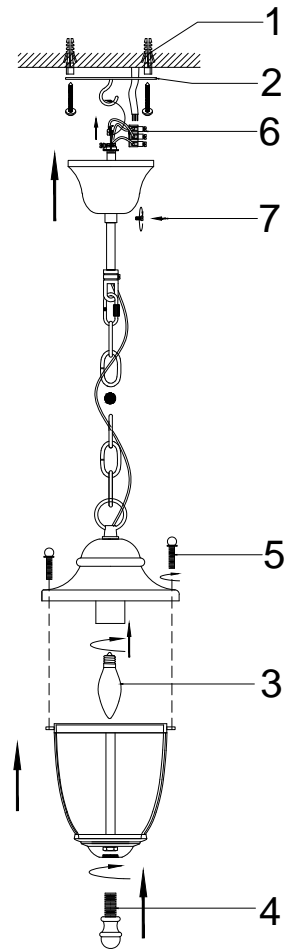

Instruction

H356-PL-01-BZ

1 x E14 (60W)

Model: H356-PL-01-BZ
Collection: House
Series: Zeil

Pendant Lamps