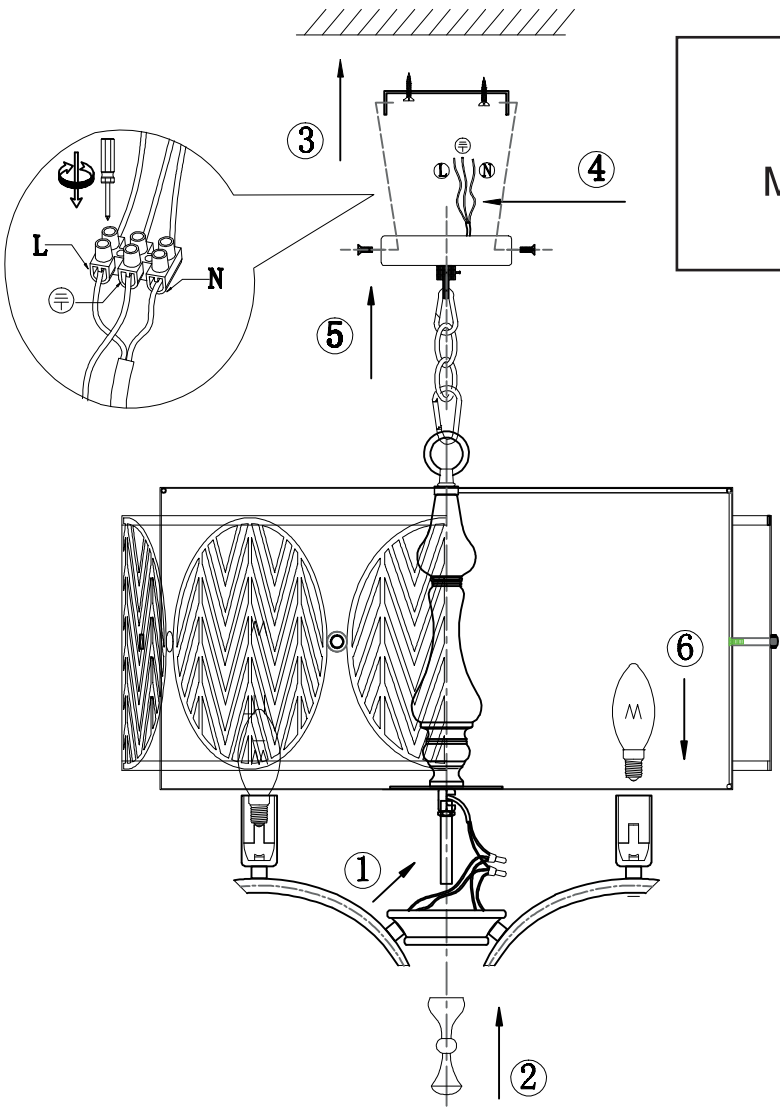

Instruction

Collection: House
Series: Leaf
Model: H425-PL-05-G
Suspended

– Suspended

5 x E14 (40w)

MAYTONI
DECORATIVE LIGHTING

www.maytoni.de