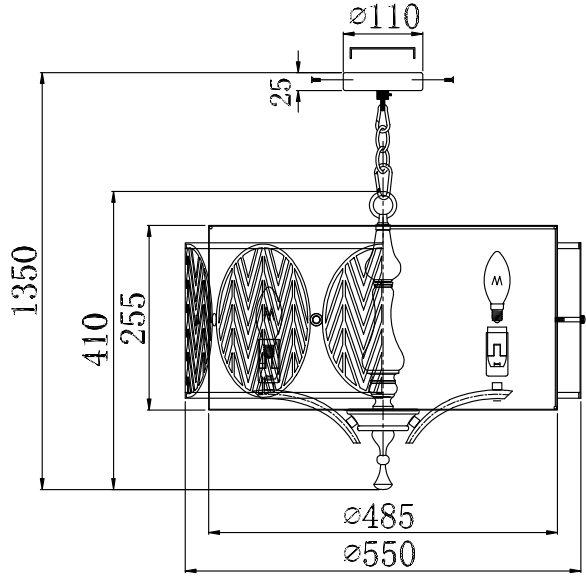

Instruction

Collection: House
Series: Leaf
Model: H425-PL-05-G
Suspended

– Suspended

5 x E14 (40w)

MAYTONI
DECORATIVE LIGHTING

www.maytoni.de