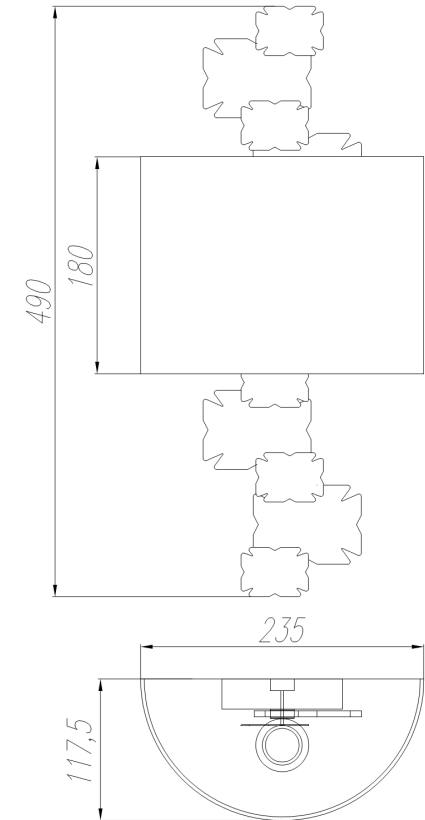

# Instruction

Collection: HOUSE  
Series: VALENCIA  
Model: H601WL-01BS  
Wall

- Wall

1 x E14 (40W)

**MAYTONI**  
DECORATIVE LIGHTING

[www.maytoni.de](http://www.maytoni.de)