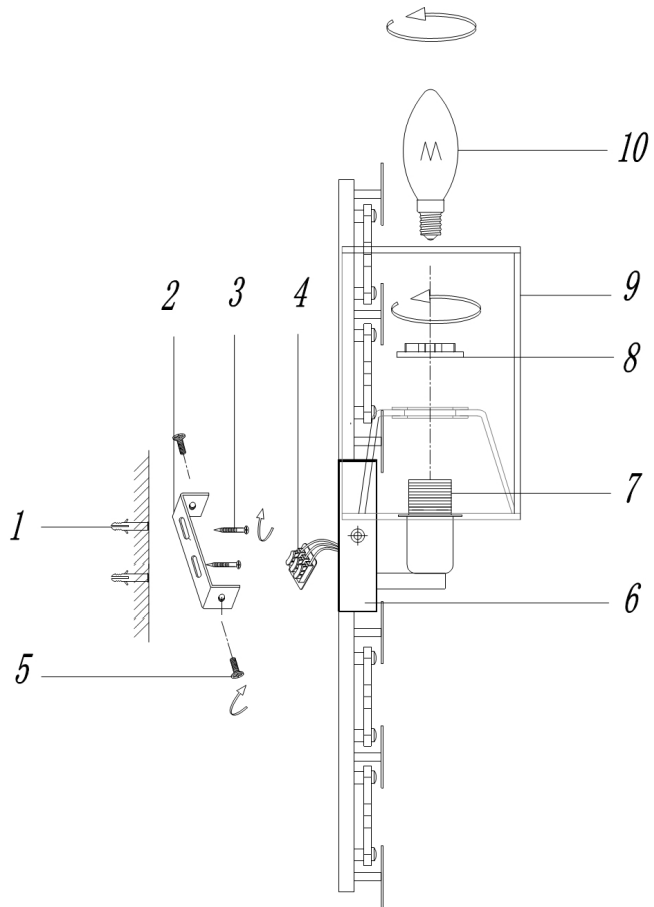

# Instruction

Collection: HOUSE  
Series: VALENCIA  
Model: H601WL-01BS  
Wall

- Wall

1 x E14 (40W)

**MAYTONI**  
DECORATIVE LIGHTING

[www.maytoni.de](http://www.maytoni.de)