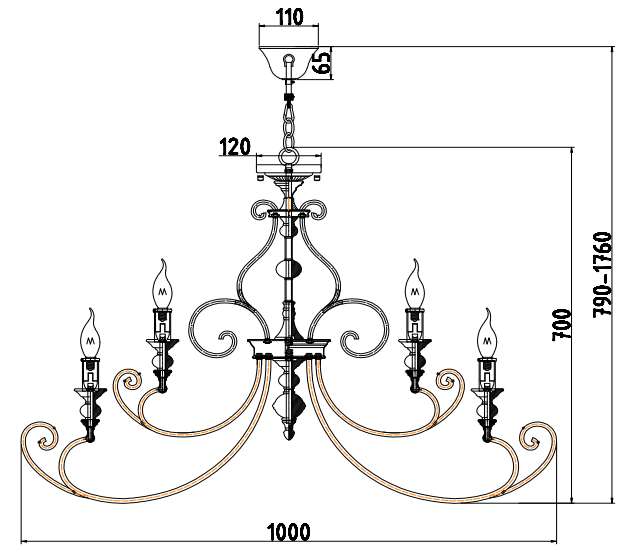

## H631PL-15B

15 x E14 (60W)

Model: H631PL-15B  
Collection: House  
Series: Karina

Ceiling Lamps