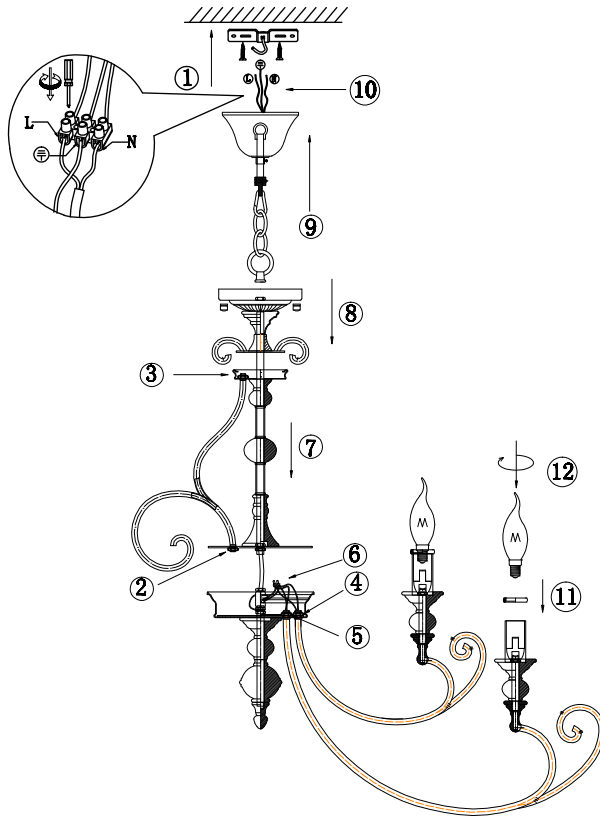

## H631PL-15B

15 x E14 (60W)

Model: H631PL-15B  
Collection: House  
Series: Karina

Ceiling Lamps