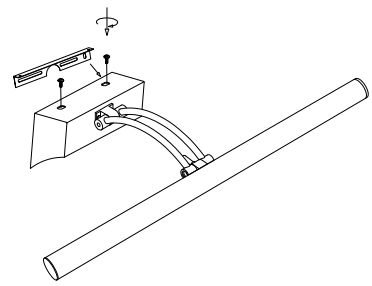

Instruction

MIR003WL-L7CH

1

2

3

4

MAX 7W
550 Lumen

Model: MIR003WL-L7CH
Collection: Mirror
Series: Fino