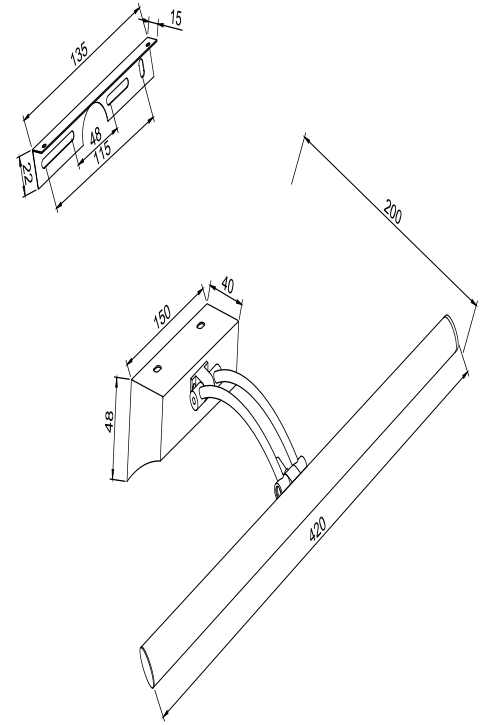

Instruction

MIR003WL-L7CH

1

2

3

4

MAX 7W
550 Lumen

Model: MIR003WL-L7CH
Collection: Mirror
Series: Fino