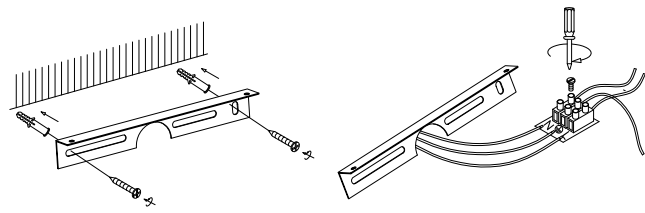

Instruction

MIR003WL-L7CH

1

2

3

4

MAX 7W
550 Lumen

Model: MIR003WL-L7CH
Collection: Mirror
Series: Fino