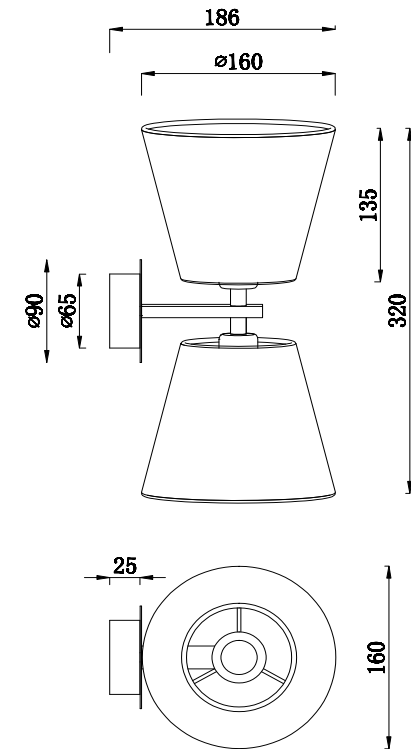

Instruction

MOD009WL-02N

2 x E14 (40W)

Model: MOD009WL-02N
Collection: Modern
Series: Tarrasa

Wall Lamps