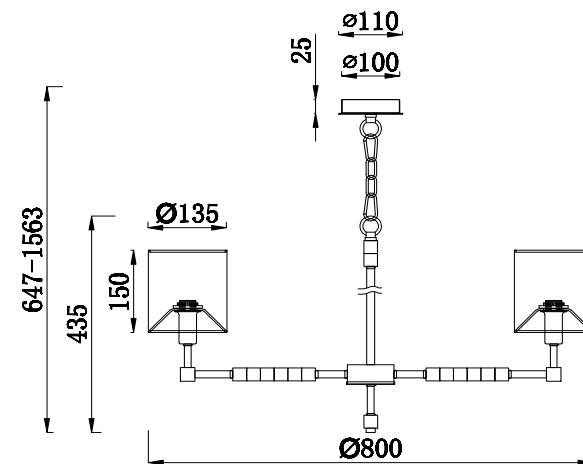

# Instruction

MOD011PL-05N

5 x E14 (40W)

Model: MOD011PL-05N

Collection: Modern

Series: Cube

Ceiling Lamps