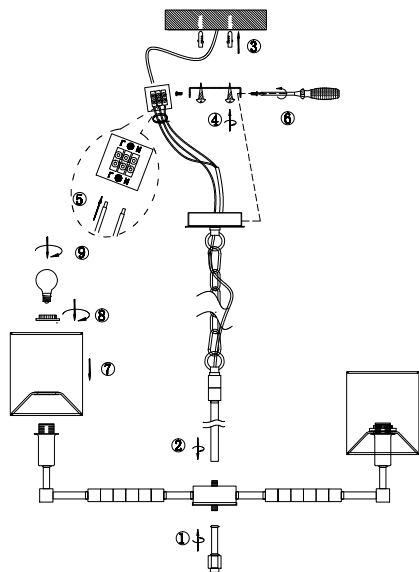

# Instruction

MOD011PL-05N

5 x E14 (40W)

Model: MOD011PL-05N

Collection: Modern

Series: Cube

Ceiling Lamps