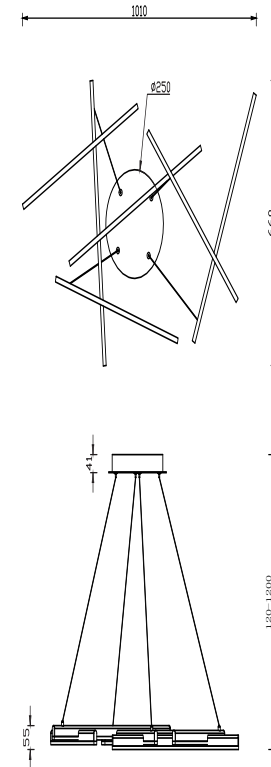

Instruction

MOD016PL-L75W

MAX 75W
4500 Lumen

Model: MOD016PL-L75W
Collection: Technical
Series: Line

Ceiling Lamps