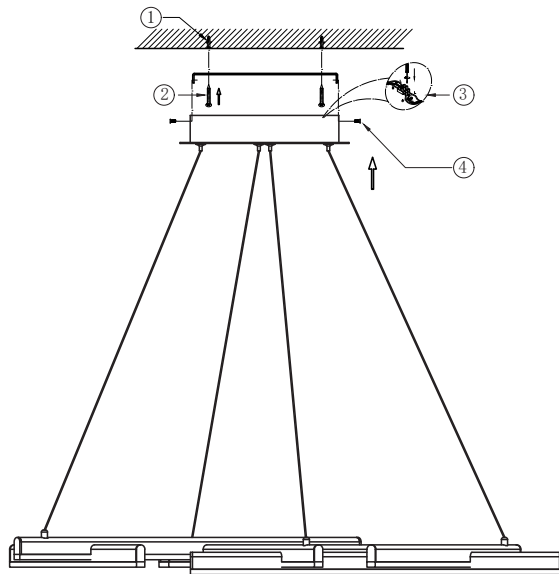

Instruction

MOD016PL-L75W

MAX 75W
4500 Lumen

Model: MOD016PL-L75W
Collection: Technical
Series: Line

Ceiling Lamps