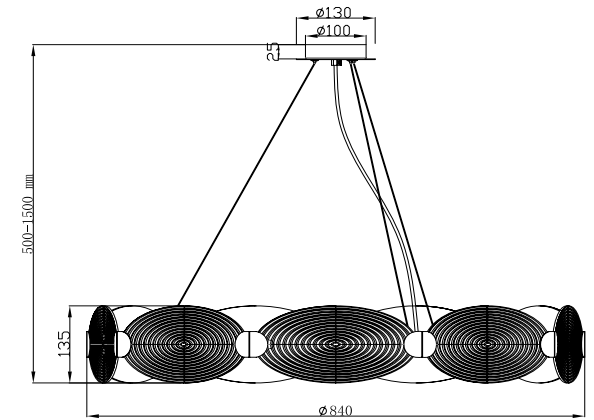

Instruction

MOD022PL-09S

9 x E14 (40W)

Model: MOD022PL-09S
Collection: Neoclassic
Series: Houston

Ceiling Lamps