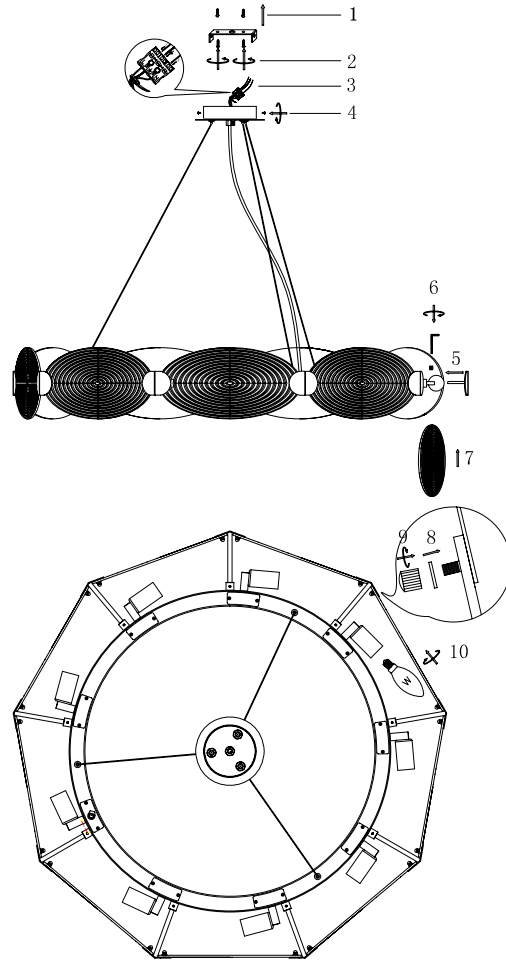

Instruction

MOD022PL-09S

9 x E14 (40W)

Model: MOD022PL-09S
Collection: Neoclassic
Series: Houston

Ceiling Lamps