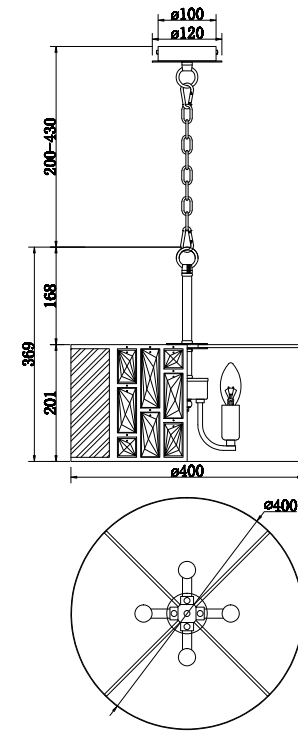

# Instruction

MOD028PL-04CH

4 x E14 (60W)

Model: MOD028PL-04CH  
Collection: Modern  
Series: Mercurio

Pendant Lamps