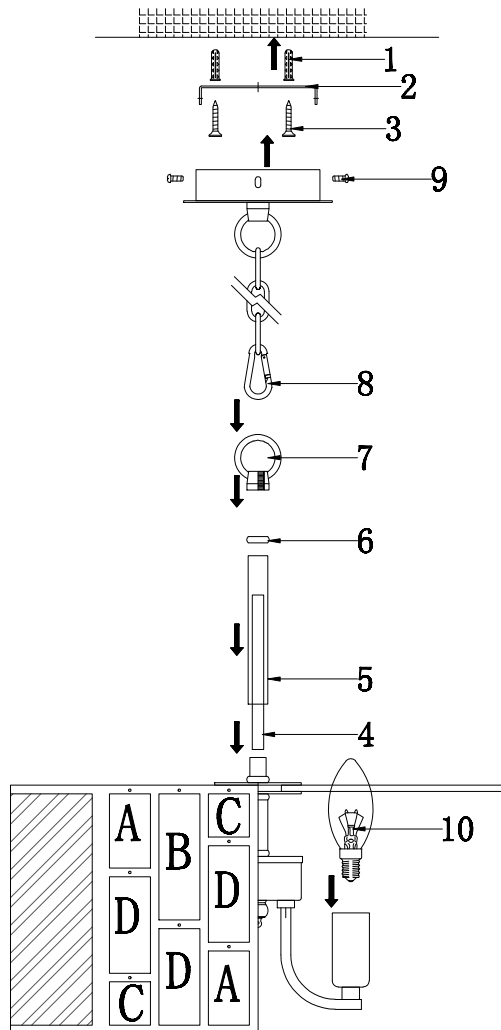

# Instruction

MOD028PL-04CH

4 x E14 (60W)

Model: MOD028PL-04CH  
Collection: Modern  
Series: Mercurio

Pendant Lamps