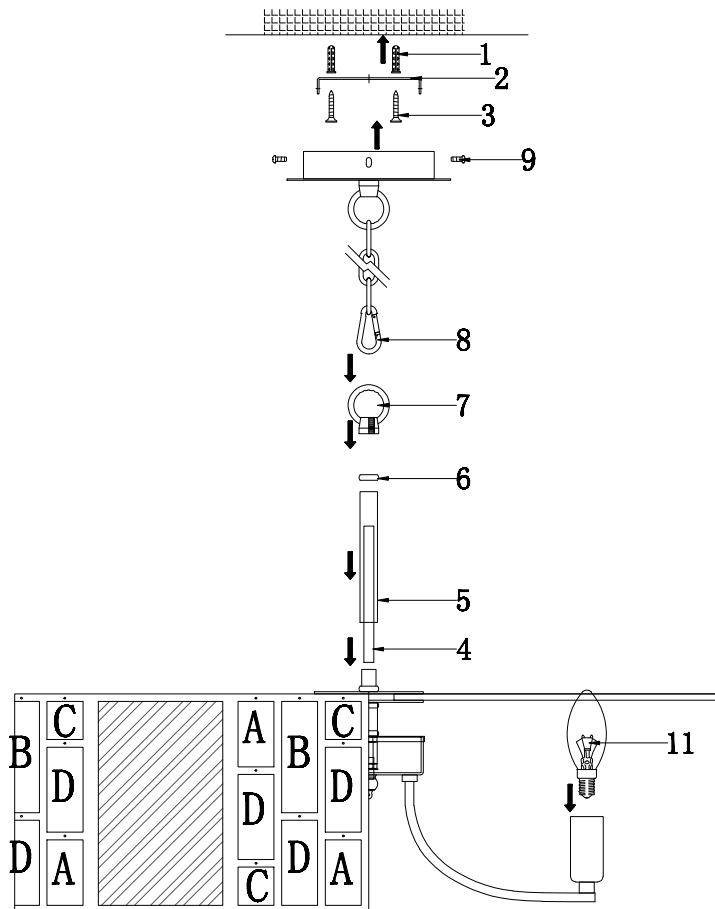

Instruction

MOD028PL-08CH

8 x E14 (60W)

Model: MOD028PL-08CH
Collection: Modern
Series: Mercurio

Pendant Lamps