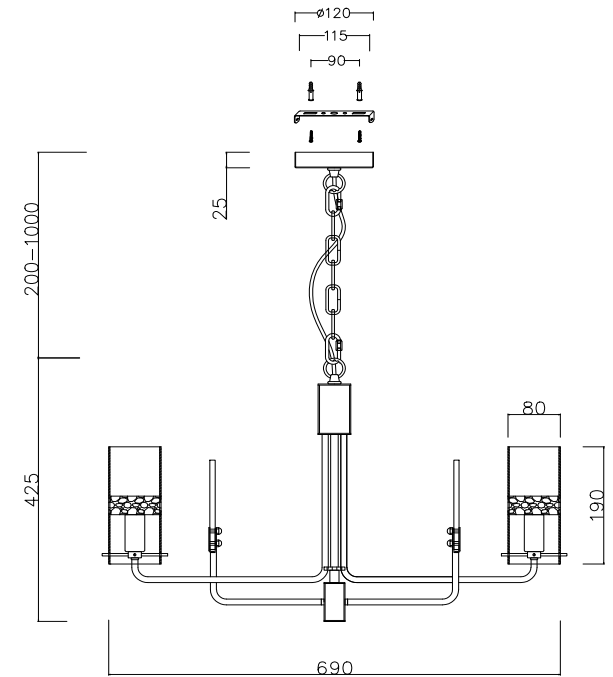

Instruction

MOD032PL-06CH

6 x E14 (40W)

Model: MOD032PL-06CH
Collection: Modern
Series: Napoli

Ceiling Lamps