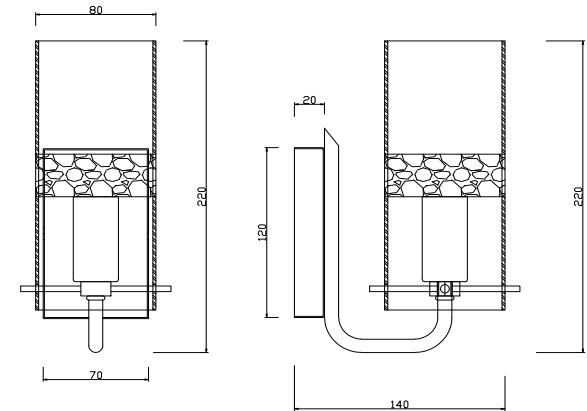

Instruction

MOD032WL-01CH

1 x E14 (40W)

Model: MOD032WL-01CH
Collection: Modern
Series: Napoli

Wall Lamps