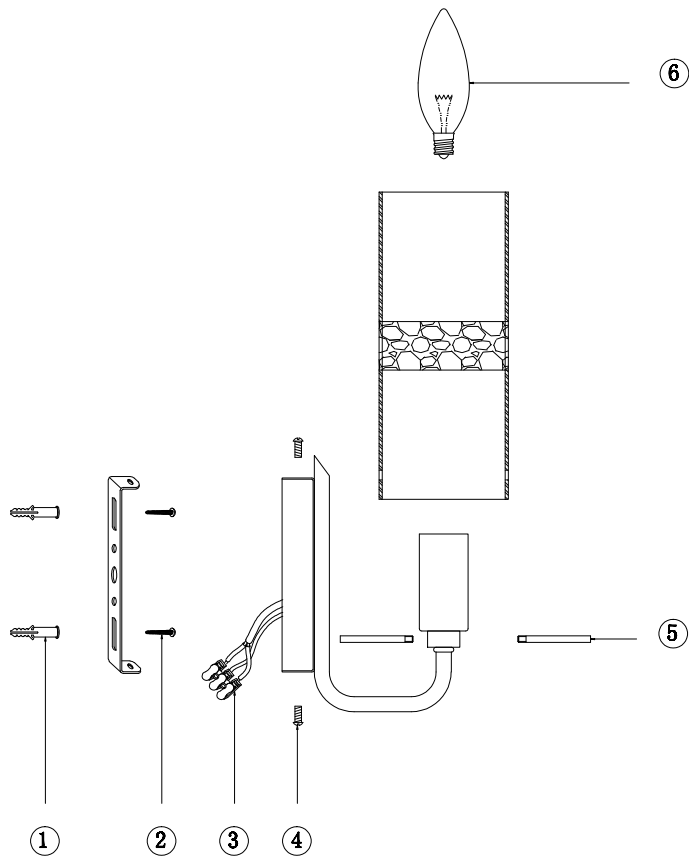

Instruction

MOD032WL-01CH

1 x E14 (40W)

Model: MOD032WL-01CH
Collection: Modern
Series: Napoli

Wall Lamps