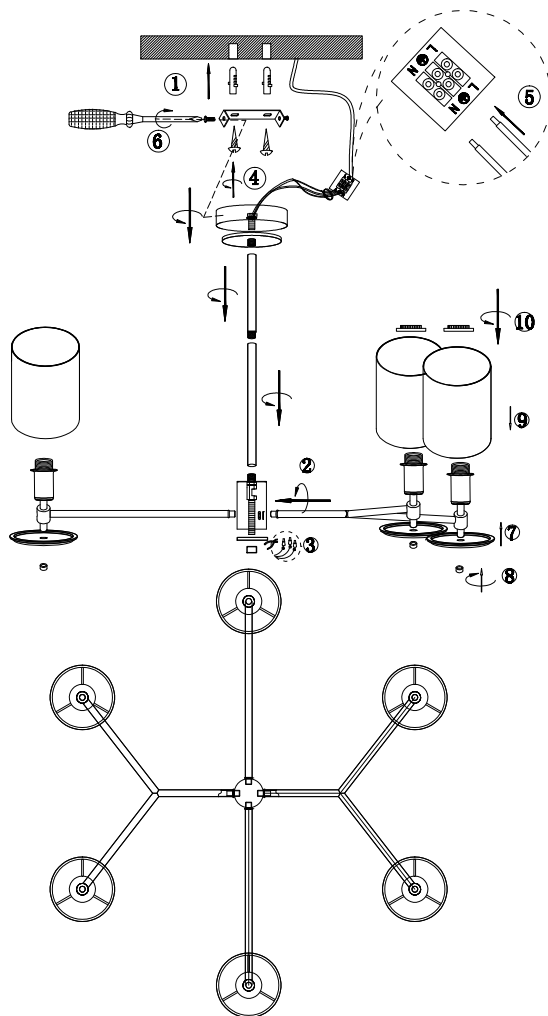

# Instruction

MOD034PL-06CH

Model: MOD034PL-06CH  
Collection: Modern  
Series: Martina

Ceiling Lamps