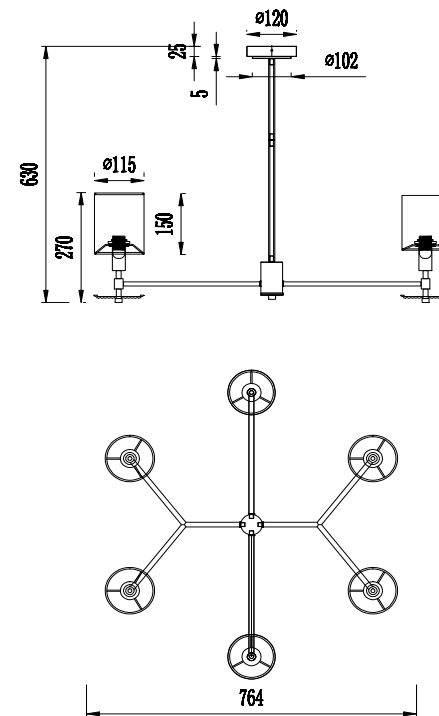

# Instruction

MOD034PL-06CH

Model: MOD034PL-06CH  
Collection: Modern  
Series: Martina

Ceiling Lamps