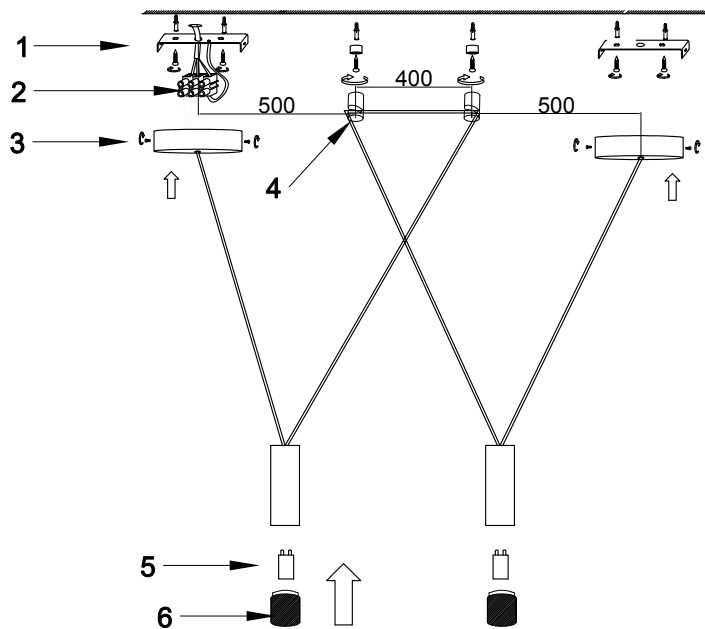

# Instruction

MOD035PL-02W

2 x G9 (6W)

Model: MOD035PL-02W  
Collection: Technical  
Series: Davida

Pendant Lamps