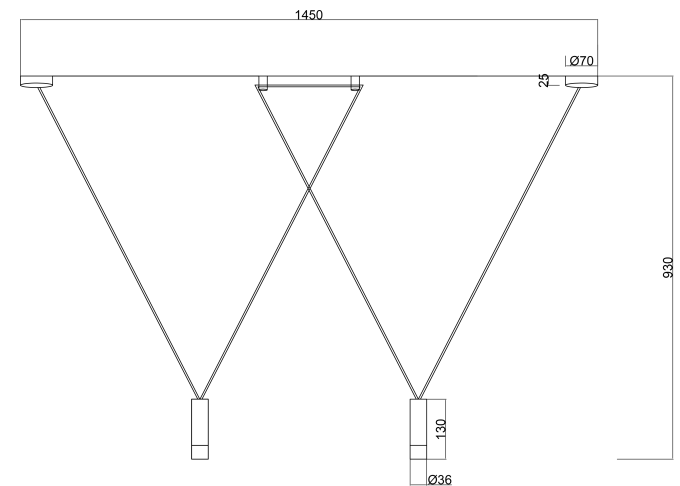

# Instruction

MOD035PL-02W

2 x G9 (6W)

Model: MOD035PL-02W  
Collection: Technical  
Series: Davida

Pendant Lamps