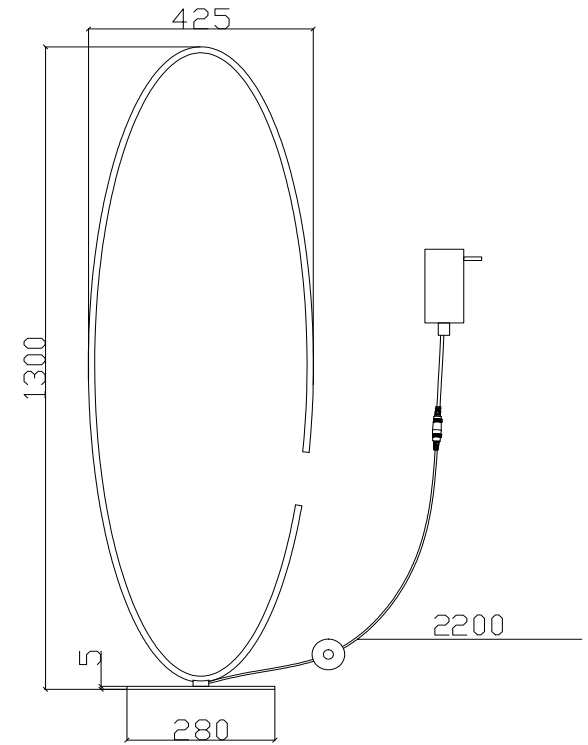

Instruction

MOD036FL-L45B

MAX 45W
2200 Lumen

Model: MOD036FL-L45B
Collection: Technical
Series: Azumi

Floor Lamps