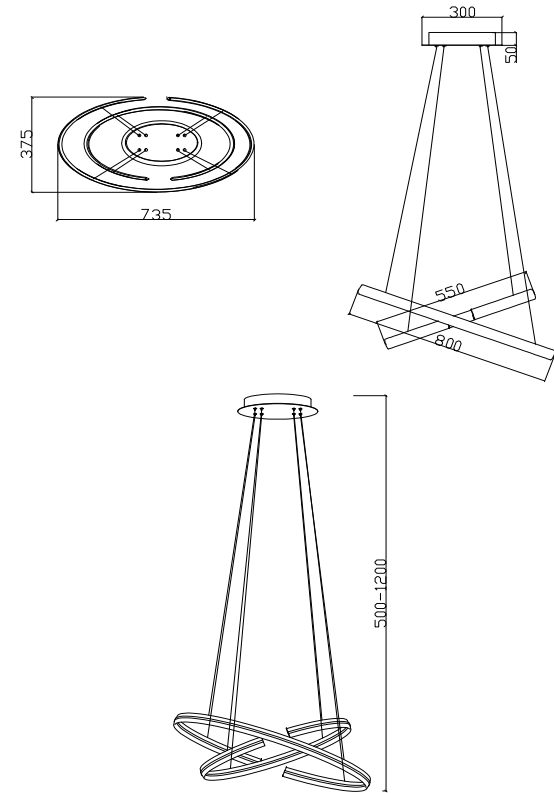

# Instruction

MOD036PL-L70B

MAX 70W  
2300 Lumen

Model: MOD036PL-L70B  
Collection: Technical  
Series: Azumi

Ceiling Lamps