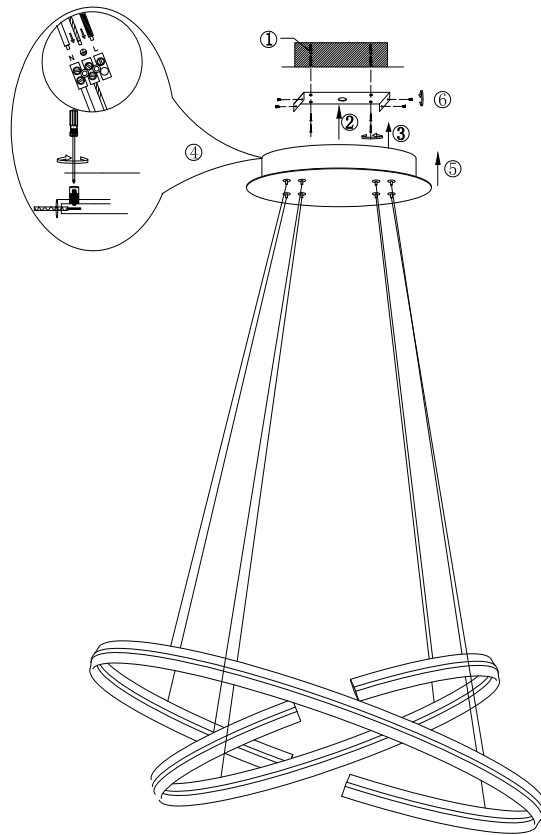

# Instruction

MOD036PL-L70B

MAX 70W  
2300 Lumen

Model: MOD036PL-L70B  
Collection: Technical  
Series: Azumi

Ceiling Lamps