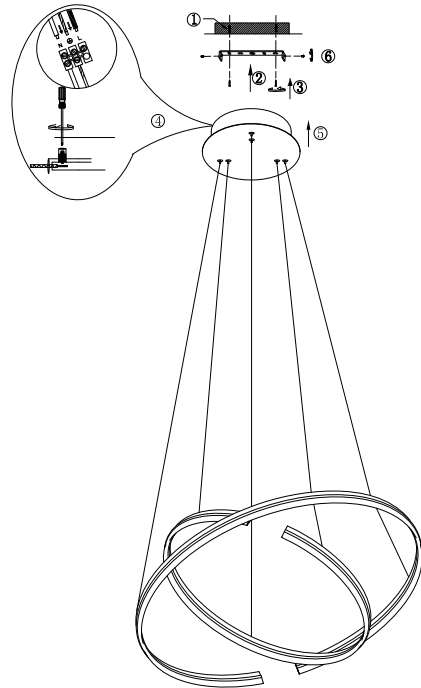

# Instruction

MOD036PL-L80B

MAX 80W  
4100 Lumen

Model: MOD036PL-L80B  
Collection: Technical  
Series: Azumi

Ceiling Lamps