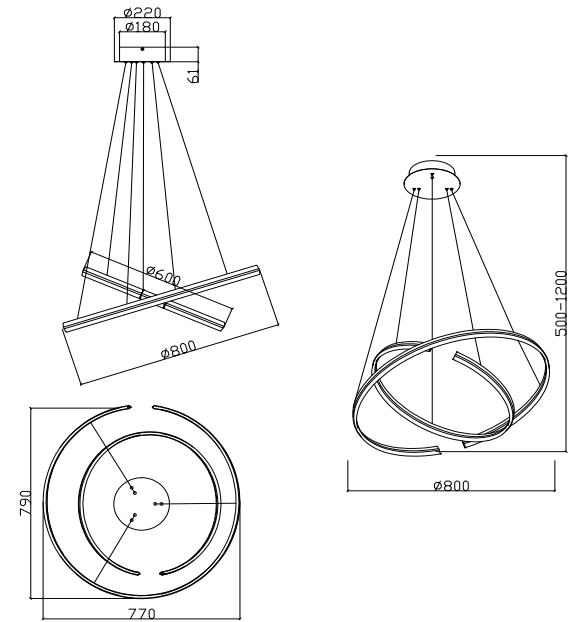

# Instruction

MOD036PL-L80B

MAX 80W  
4100 Lumen

Model: MOD036PL-L80B  
Collection: Technical  
Series: Azumi

Ceiling Lamps