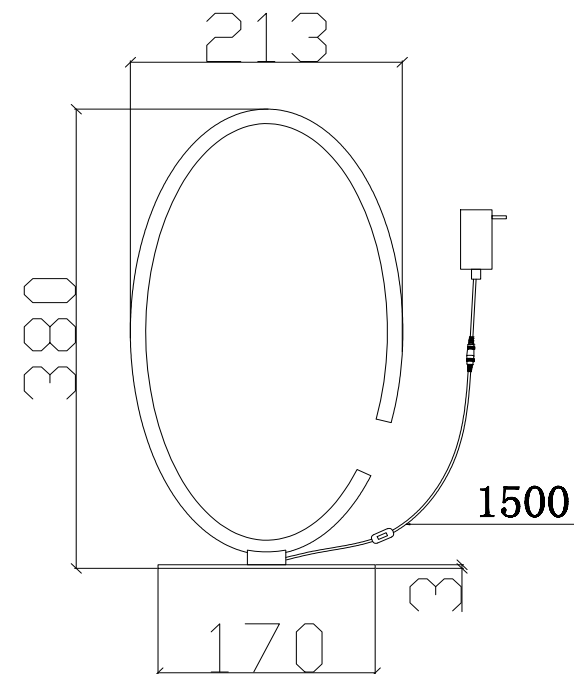

Instruction

MOD036TL-L23B

MAX 23W
1000 Lumen

Model: MOD036TL-L23B
Collection: Technical
Series: Azumi

Table Lamps