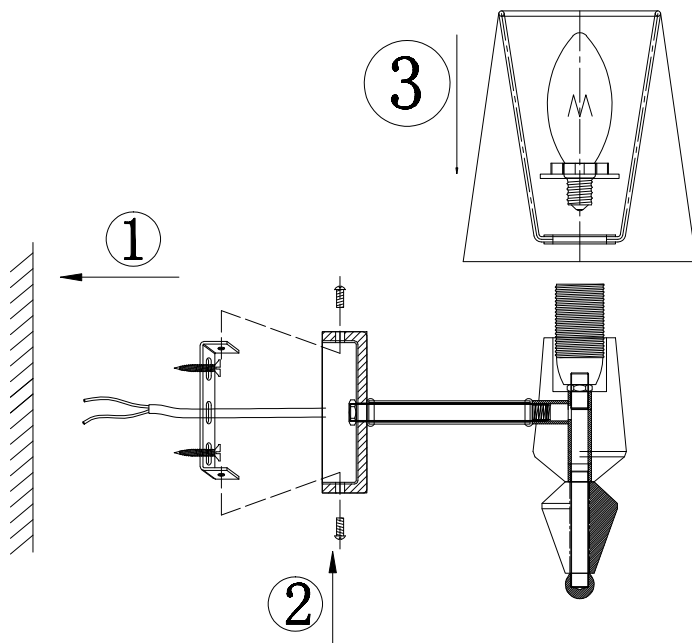

# Instruction

MOD039WL-01N

1 x E14 (40W)

Model: MOD039WL-01N  
Collection: Modern  
Series: Marseille

Wall Lamps