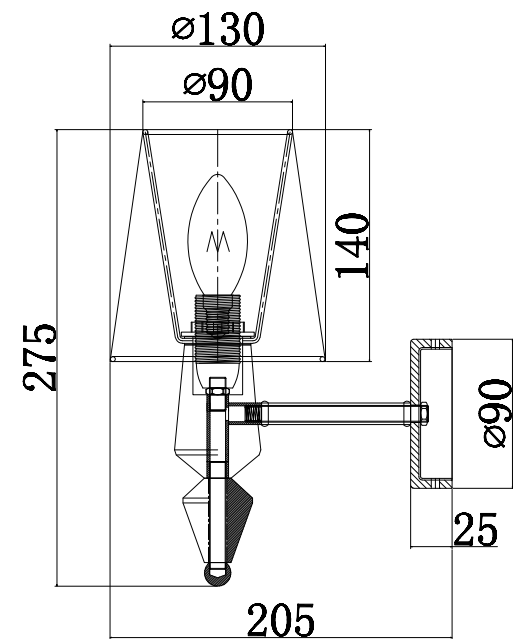

# Instruction

MOD039WL-01N

1 x E14 (40W)

Model: MOD039WL-01N  
Collection: Modern  
Series: Marseille

Wall Lamps