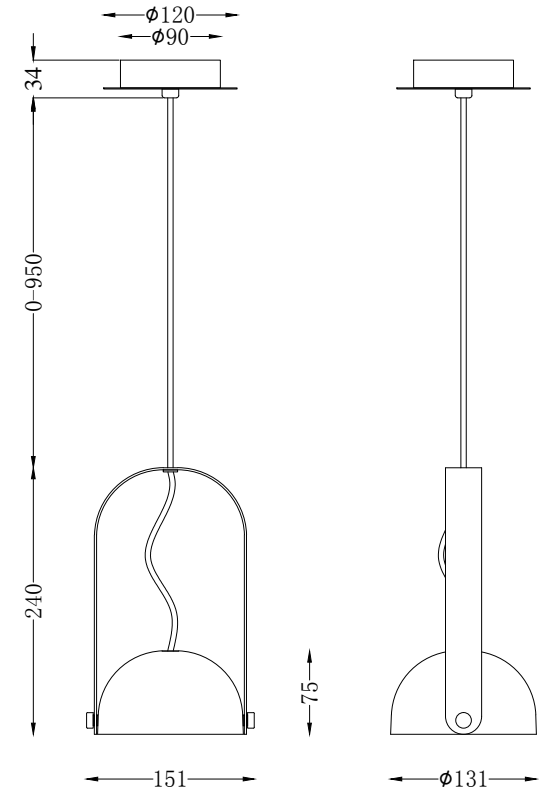

Instruction

MOD047PL-L5B3K

MAX 6W
210 Lumen

Model: MOD047PL-L5B3K
Collection: Technical
Series: Hygge

Pendant Lamps