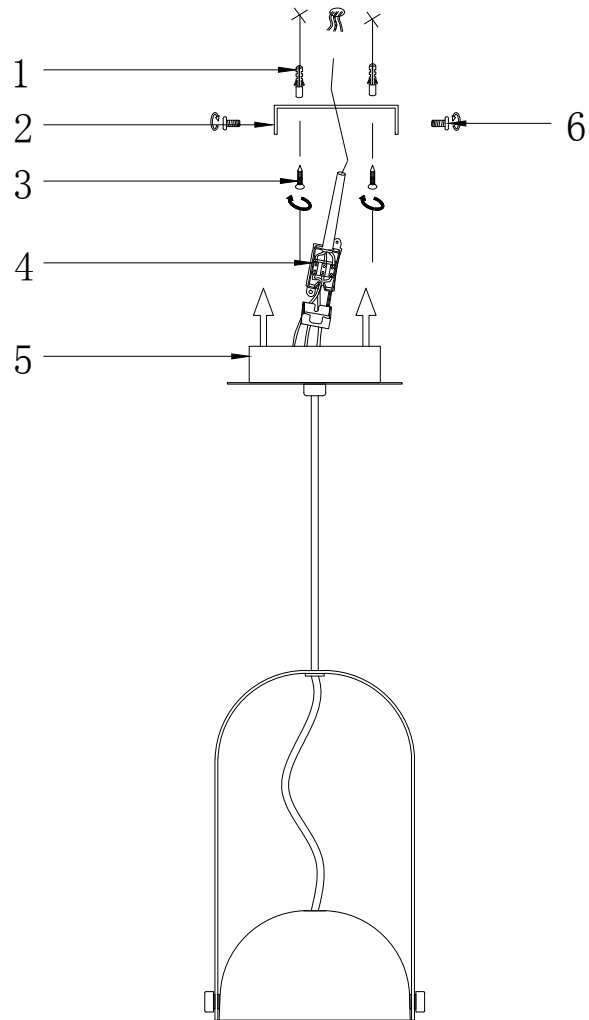

Instruction

MOD047PL-L5B3K

MAX 6W
210 Lumen

Model: MOD047PL-L5B3K
Collection: Technical
Series: Hygge

Pendant Lamps