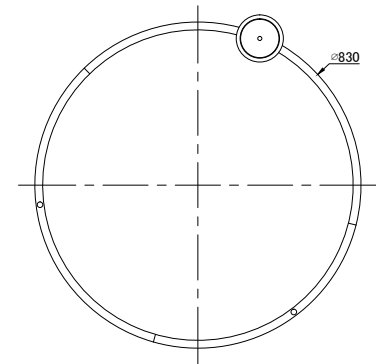

Instruction

MOD054PL-L52B4K

MAX 52W
2200 Lumen

Model: MOD054PL-L52B4K
Collection: Technical
Series: Line

Pendant Lamps