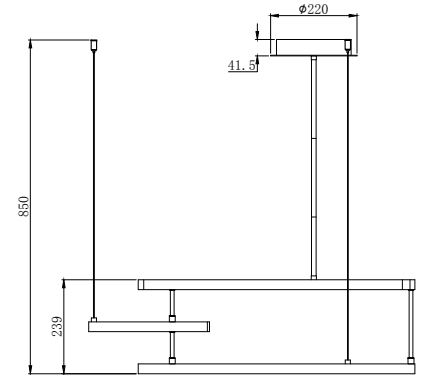

Instruction

MOD054PL-L52B4K

MAX 52W
2200 Lumen

Model: MOD054PL-L52B4K
Collection: Technical
Series: Line

Pendant Lamps