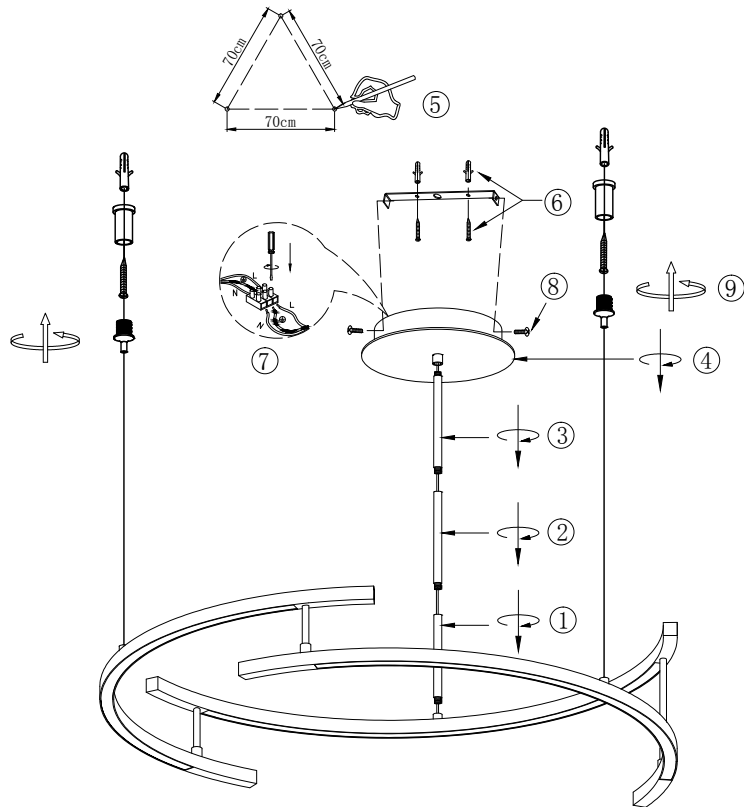

Instruction

MOD054PL-L52B4K

MAX 52W
2200 Lumen

Model: MOD054PL-L52B4K
Collection: Technical
Series: Line

Pendant Lamps