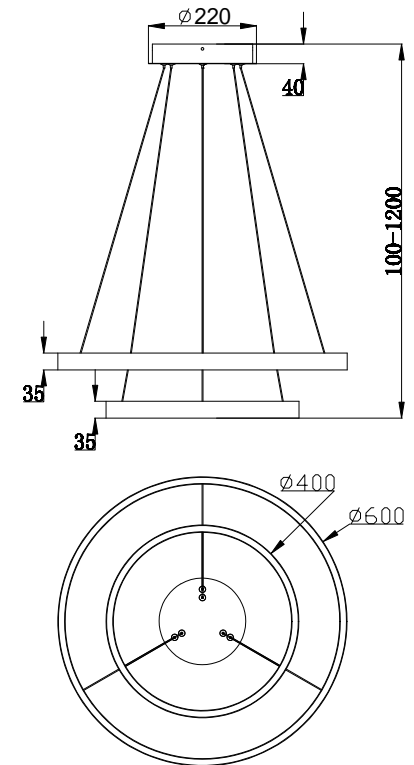

# Instruction

MOD058PL-L55B4K

MAX 61W  
2100 Lumen

Model: MOD058PL-L55B4K  
Collection: Technical  
Series: Rim

Pendant Lamps