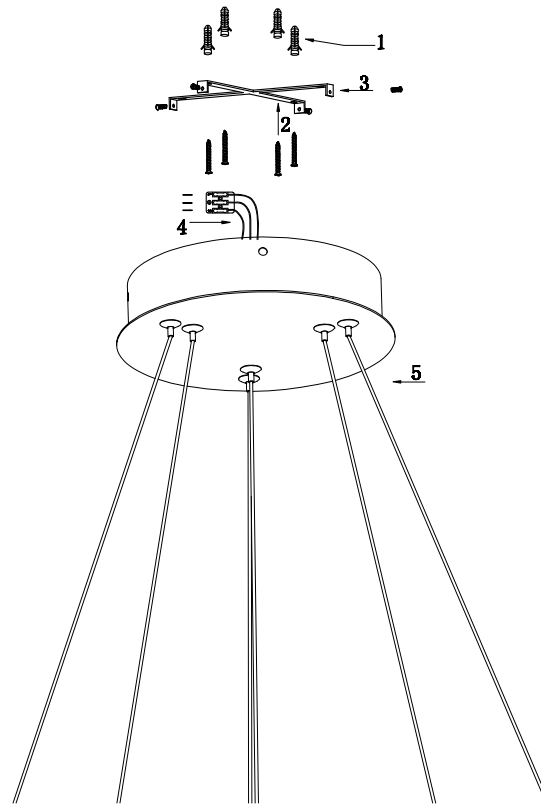

# Instruction

MOD058PL-L55B4K

MAX 61W  
2100 Lumen

Model: MOD058PL-L55B4K  
Collection: Technical  
Series: Rim

Pendant Lamps