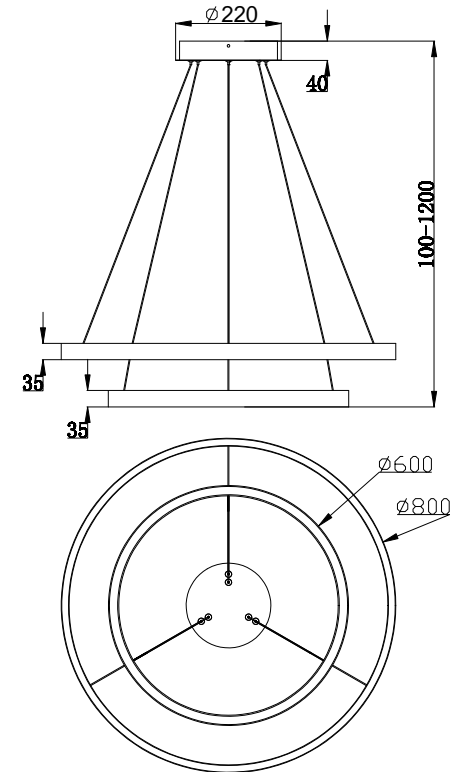

# Instruction

MOD058PL-L74B4K

MAX 88W  
3000 Lumen

Model: MOD058PL-L74B4K  
Collection: Technical  
Series: Rim

Pendant Lamps