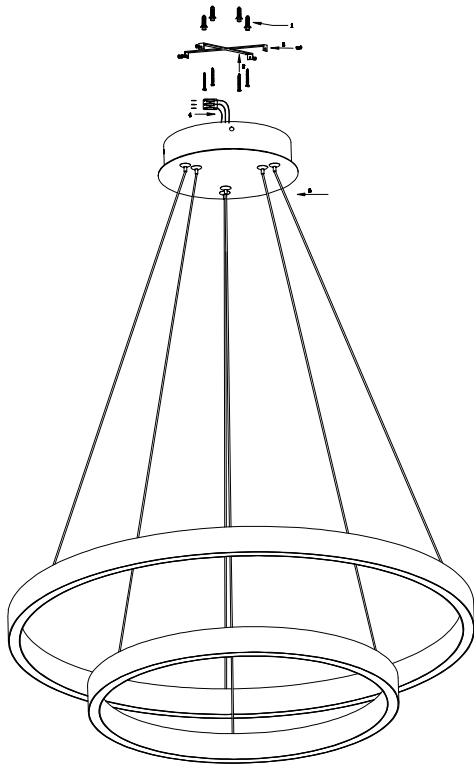

# Instruction

MOD058PL-L74B4K

MAX 88W  
3000 Lumen

Model: MOD058PL-L74B4K  
Collection: Technical  
Series: Rim

Pendant Lamps