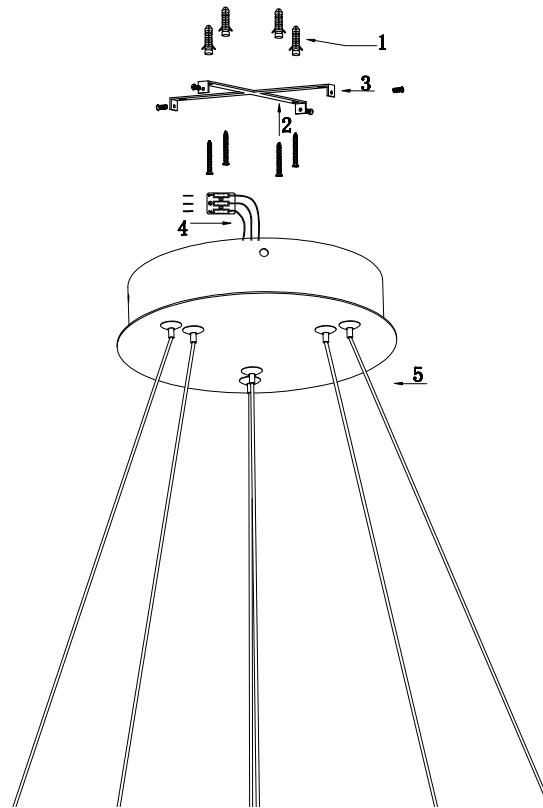

# Instruction

MOD058PL-L74B4K

MAX 88W  
3000 Lumen

Model: MOD058PL-L74B4K  
Collection: Technical  
Series: Rim

Pendant Lamps