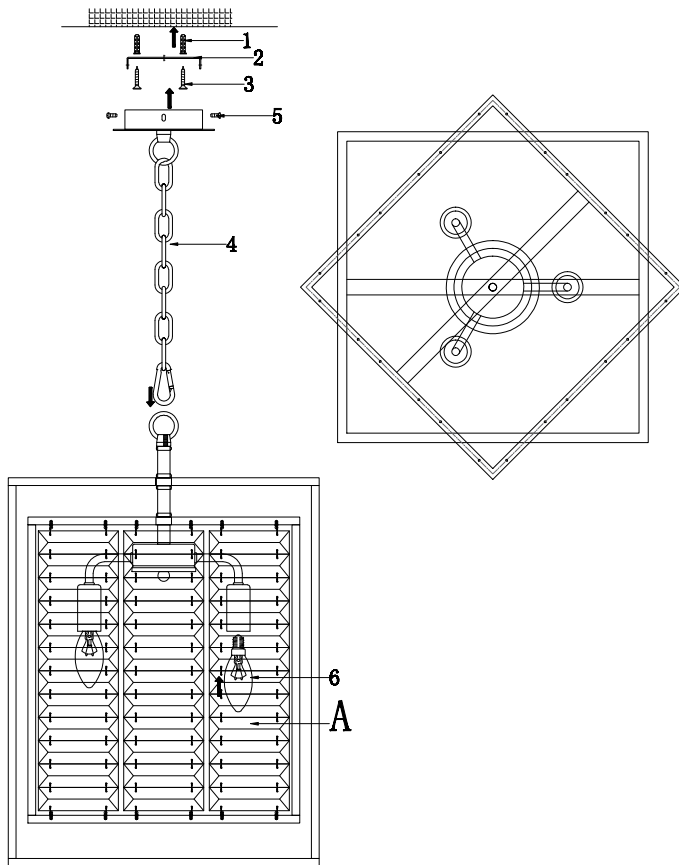

# Instruction

MOD060PL-04G

4 x E14 (60W)

Model: MOD060PL-04G  
Collection: Neoclassic  
Series: Tening

Pendant Lamps