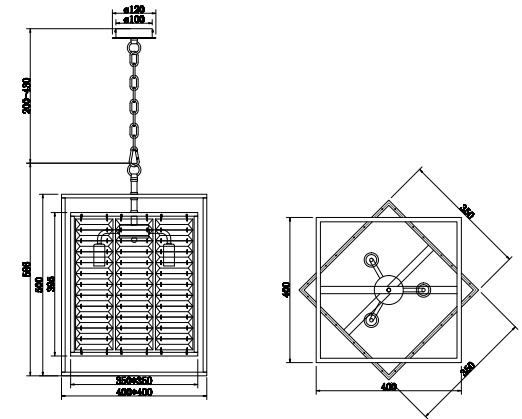

# Instruction

MOD060PL-04G

4 x E14 (60W)

Model: MOD060PL-04G  
Collection: Neoclassic  
Series: Tening

Pendant Lamps