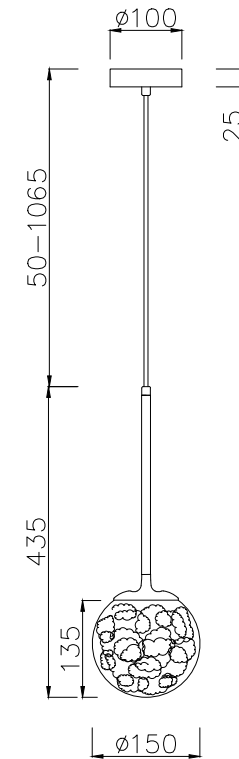

Instruction

MOD061PL-01CH

1 x E27 (40W)

Recommended to use with LED bulbs

Model: MOD061PL-01CH
Collection: Modern
Series: New Series 061

Pendant Lamps