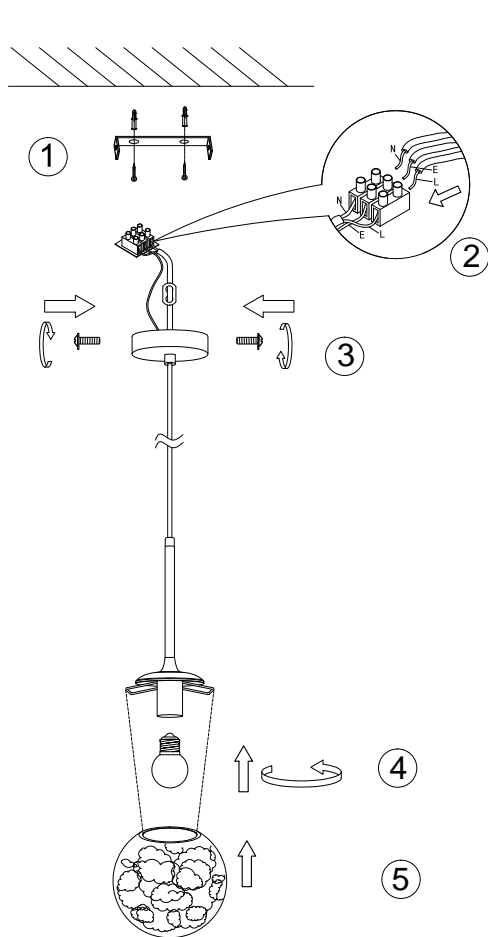

Instruction

MOD061PL-01CH

1 x E27 (40W)

Recommended to use with LED bulbs

Model: MOD061PL-01CH
Collection: Modern
Series: New Series 061

Pendant Lamps