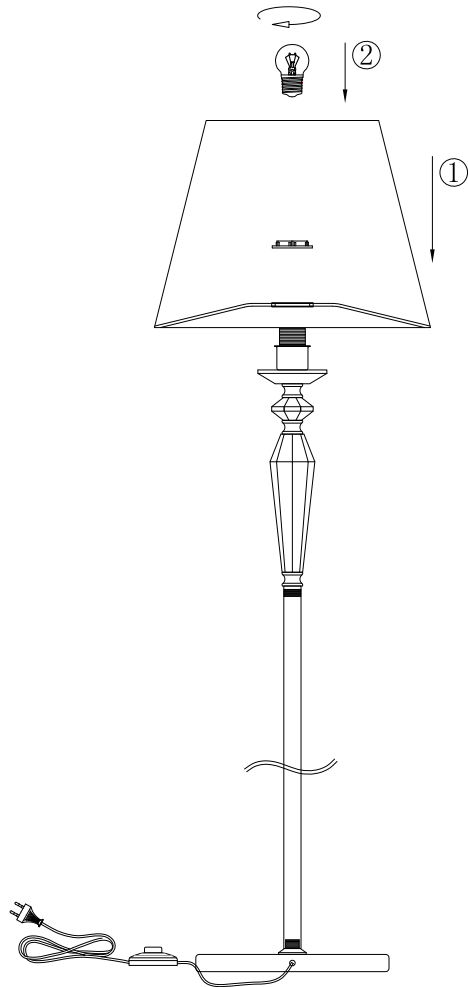

Instruction

MOD064FL-01N

1 x E27 (60W)

Model: MOD064FL-01N
Collection: Neoclassic
Series: New Series 064

Floor Lamps