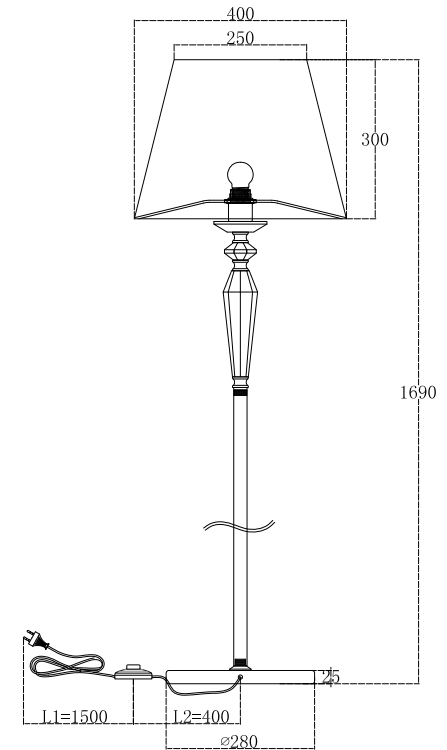

Instruction

MOD064FL-01N

1 x E27 (60W)

Model: MOD064FL-01N
Collection: Neoclassic
Series: New Series 064

Floor Lamps