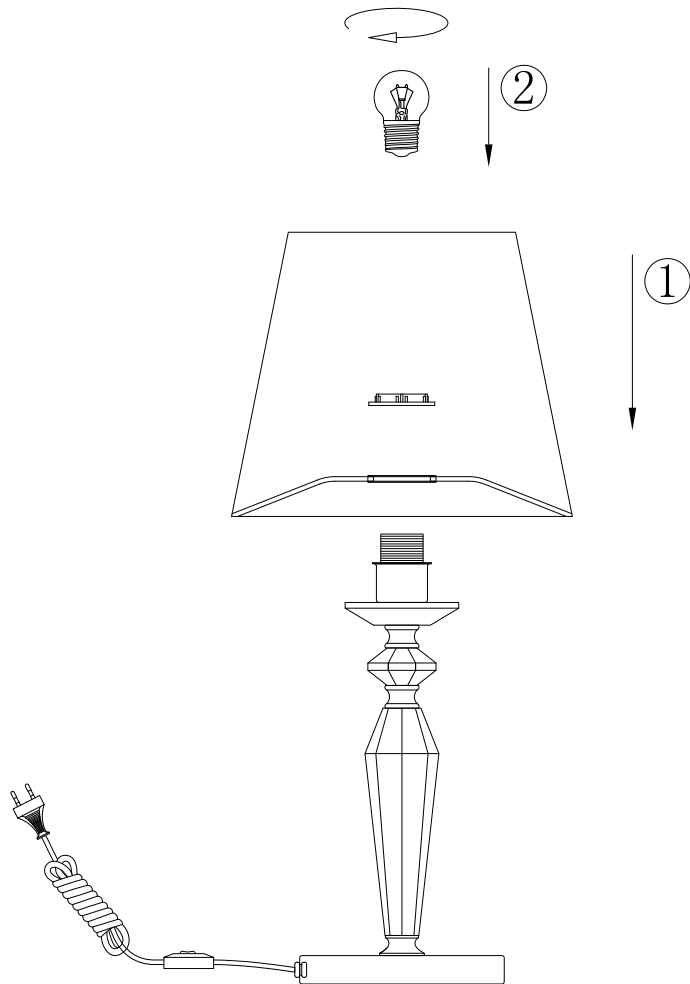

# Instruction

MOD064TL-01N

1 x E27 (60W)

Model: MOD064TL-01N  
Collection: Neoclassic  
Series: New Series 064

Table Lamps