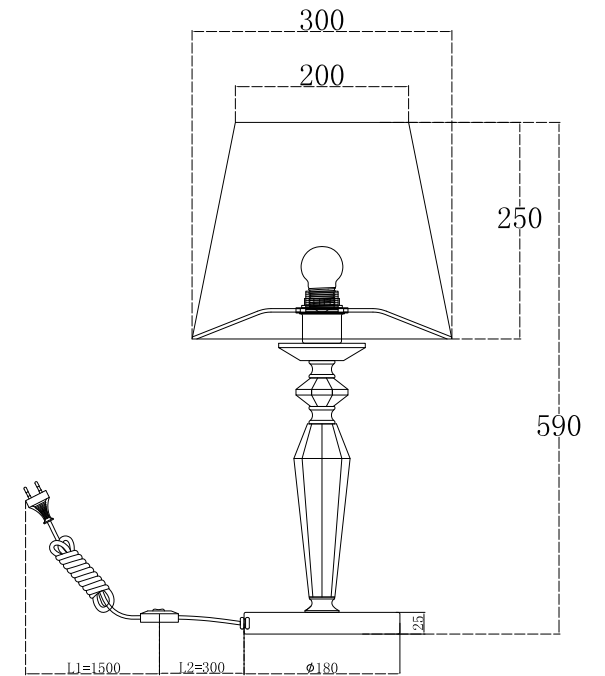

# Instruction

MOD064TL-01N

1 x E27 (60W)

Model: MOD064TL-01N  
Collection: Neoclassic  
Series: New Series 064

Table Lamps