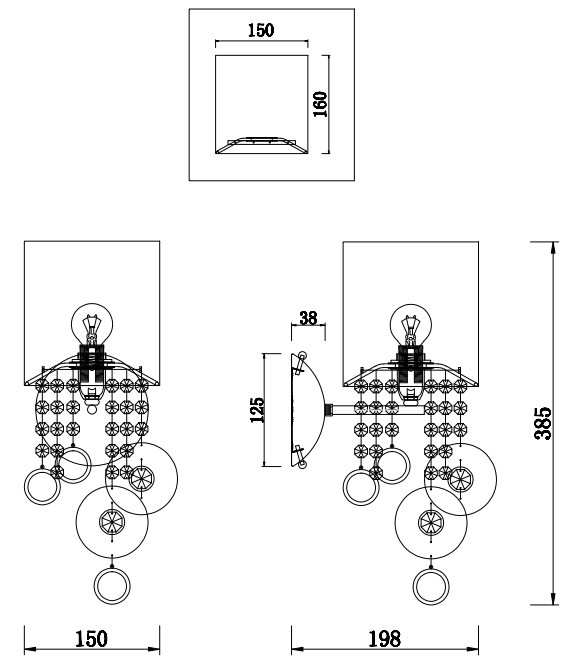

Instruction

MOD075WL-01N

1 x E14 (40W)

Model: MOD075WL-01N
Collection: Modern
Series: Kira

Wall Lamps