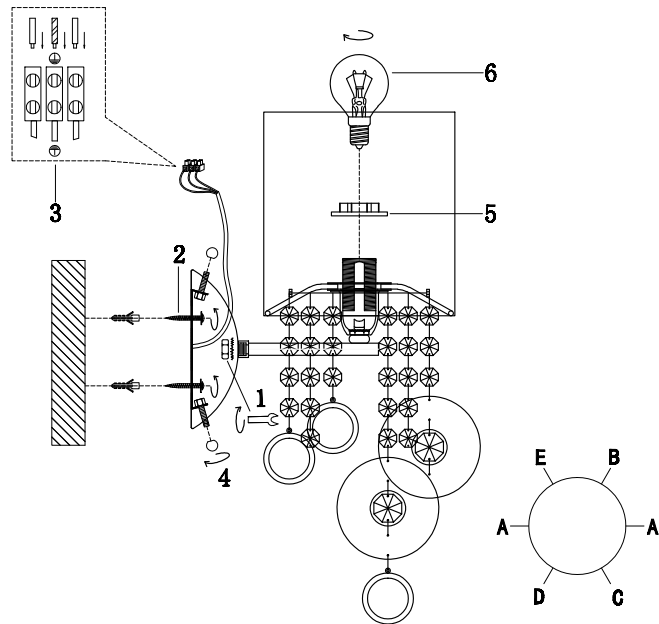

Instruction

MOD075WL-01N

1 x E14 (40W)

Model: MOD075WL-01N
Collection: Modern
Series: Kira

Wall Lamps