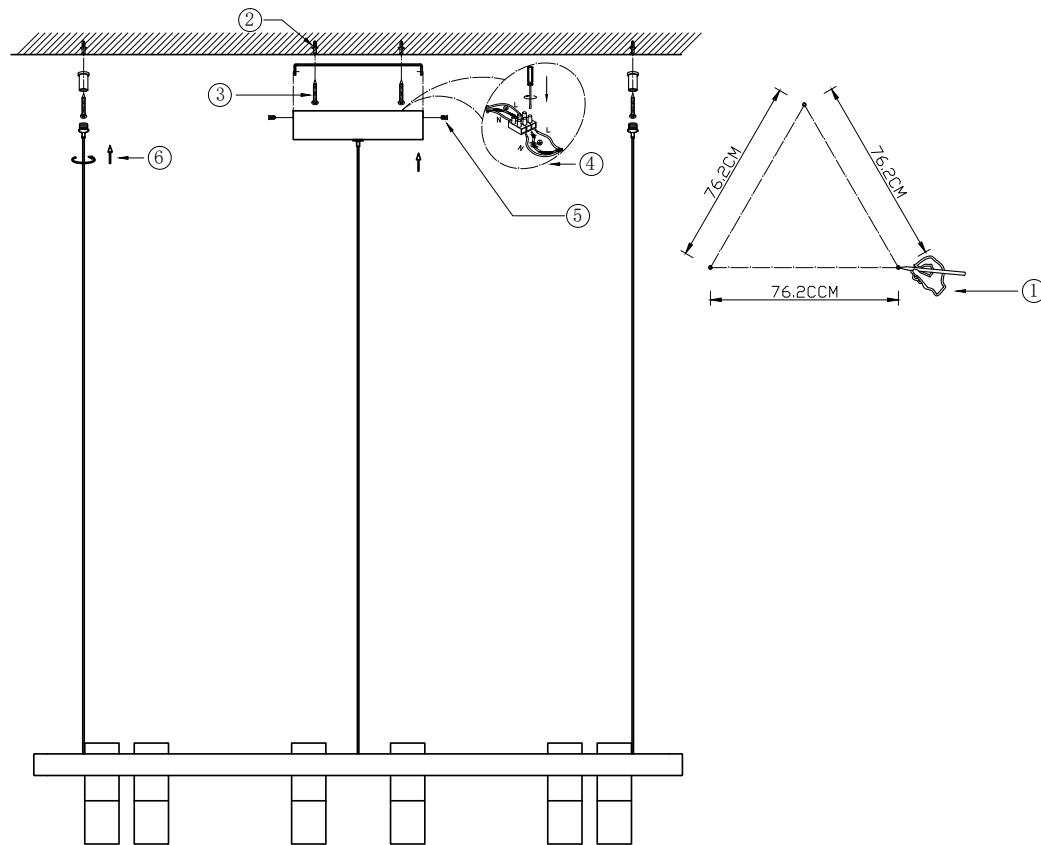

Instruction

MOD102PL-L42B

MAX 42W
1900 Lumen

Model: MOD102PL-L42B
Collection: Technical
Series: Satellite

Ceiling Lamps