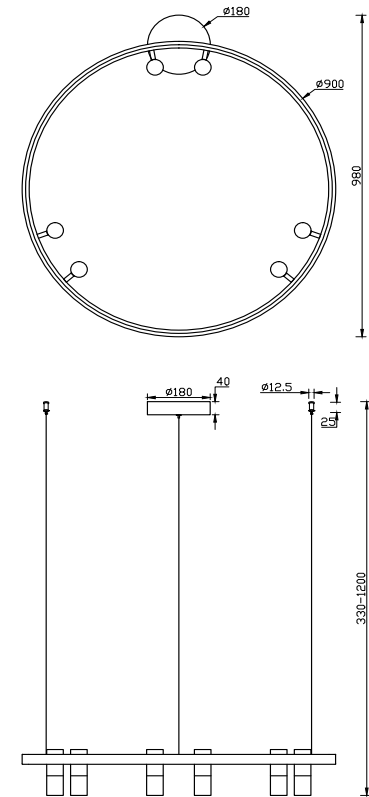

Instruction

MOD102PL-L42B

MAX 42W
1900 Lumen

Model: MOD102PL-L42B
Collection: Technical
Series: Satellite

Ceiling Lamps