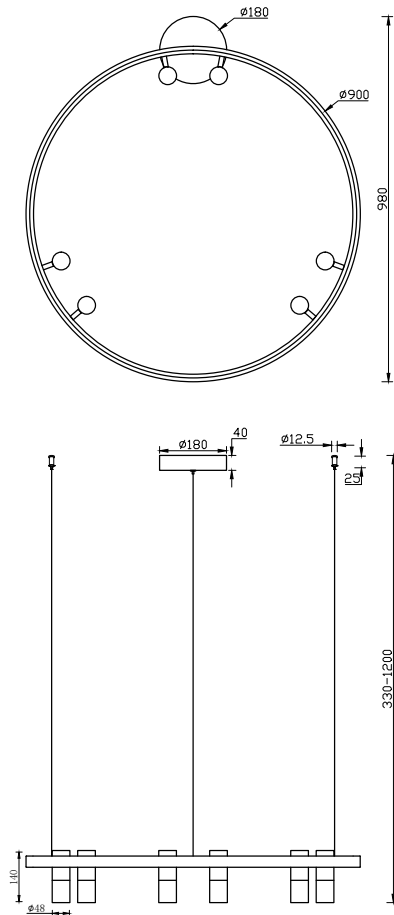

## MOD102PL-L42W4K

MAX 42W  
4000 Lumen

Model: MOD102PL-L42W4K  
Collection: Technical  
Series: Satellite

Pendant Lamps