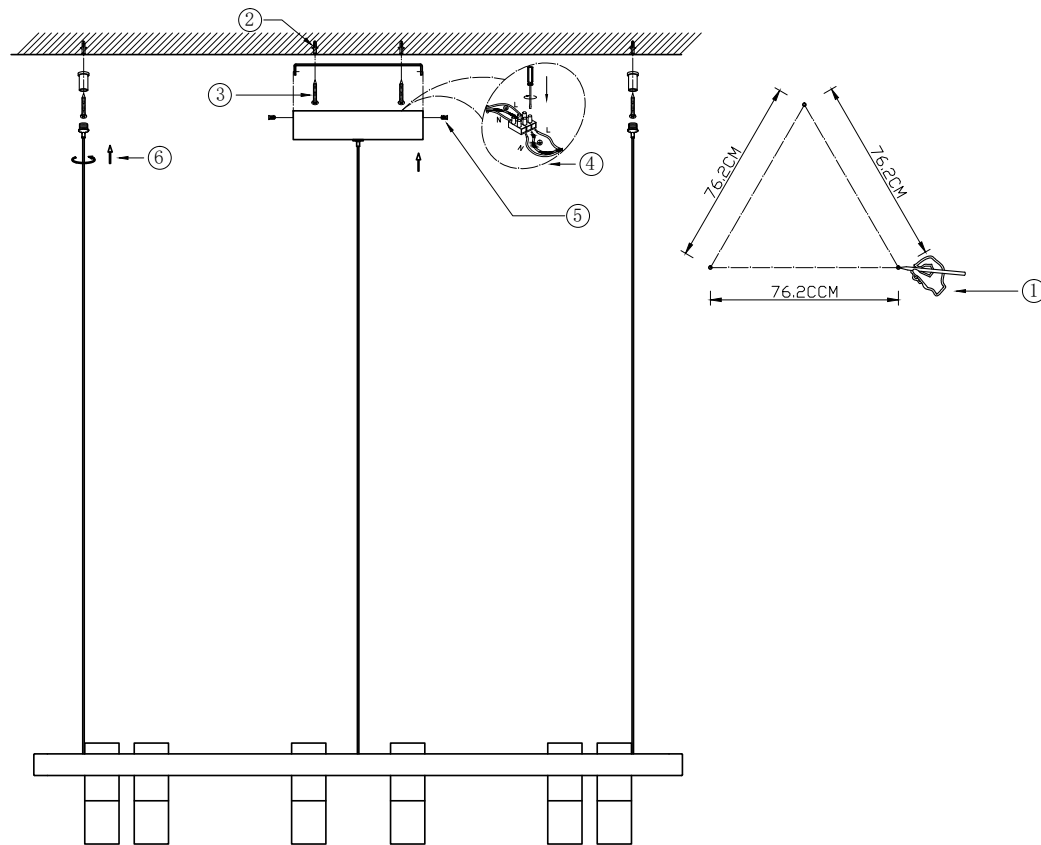

## MOD102PL-L42W4K

MAX 42W  
4000 Lumen

Model: MOD102PL-L42W4K  
Collection: Technical  
Series: Satellite

Pendant Lamps