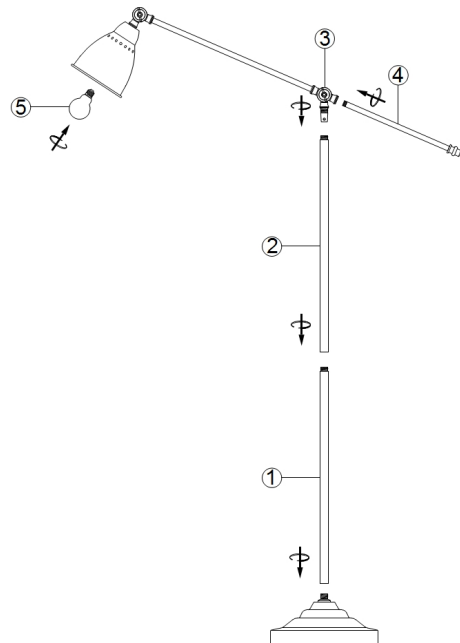

Instruction

Collection: MODERN
Series: DOMINO
Model: MOD142-FL-01-BS
Mobile

- Mobile

1 x E27 (40W)

MAYTONI
DECORATIVE LIGHTING

www.maytoni.de