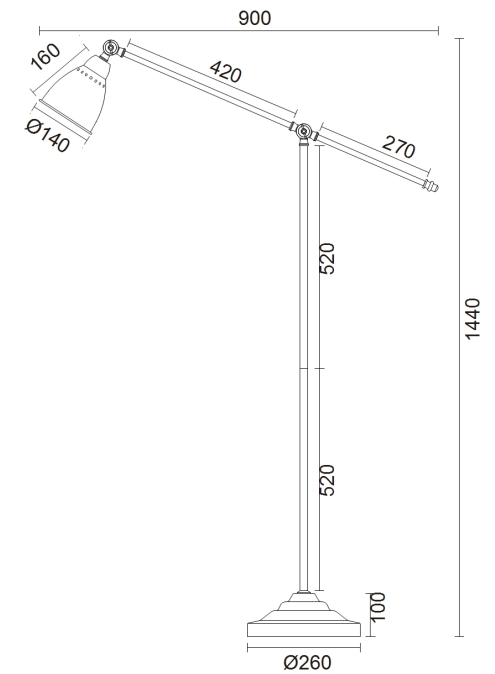

Instruction

Collection: MODERN
Series: DOMINO
Model: MOD142-FL-01-BS
Mobile

- Mobile

1 x E27 (40W)

MAYTONI
DECORATIVE LIGHTING

www.maytoni.de