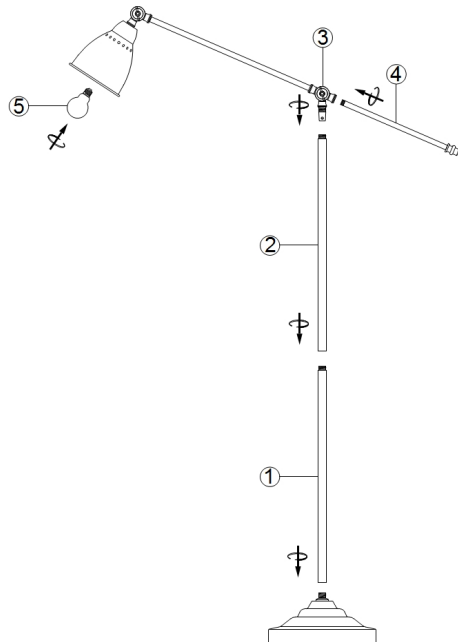

Instruction

Collection: MODERN
Series: DOMINO
Model: MOD142-FL-01-N
Mobile

- Mobile

1 x E27 (40W)

MAYTONI
DECORATIVE LIGHTING

www.maytoni.de