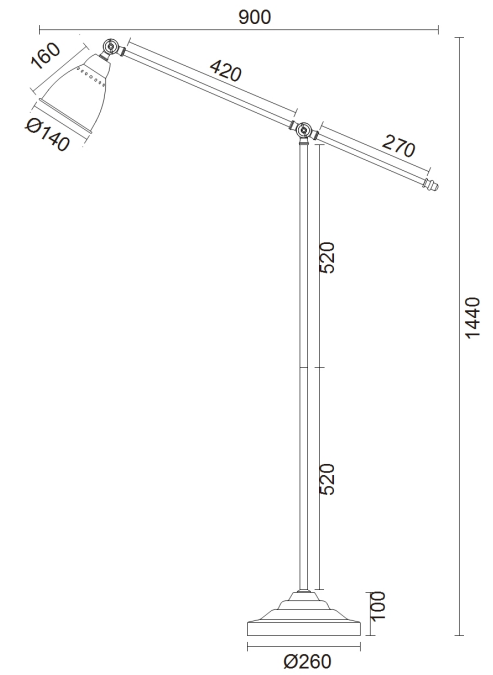

Instruction

Collection: MODERN
Series: DOMINO
Model: MOD142-FL-01-N
Mobile

- Mobile

1 x E27 (40W)

MAYTONI
DECORATIVE LIGHTING

www.maytoni.de