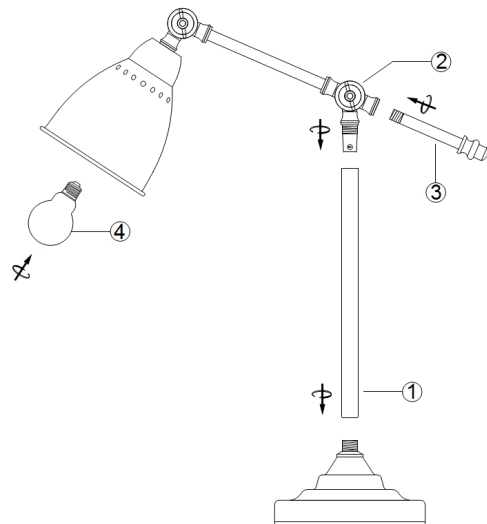

Instruction

Collection: MODERN
Series: DOMINO
Model: MOD142-TL-01-B
Mobile

- Mobile

1 x E27 (40W)

MAYTONI
DECORATIVE LIGHTING

www.maytoni.de