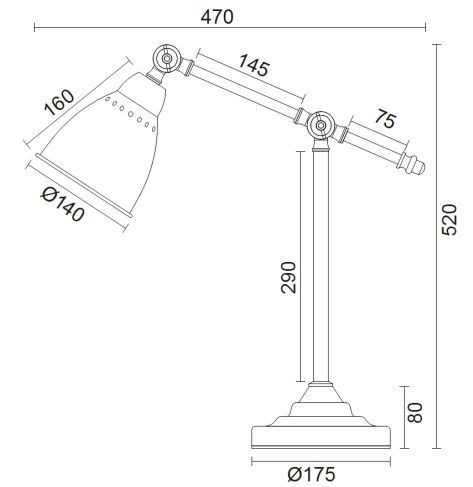

Instruction

Collection: MODERN
Series: DOMINO
Model: MOD142-TL-01-B
Mobile

- Mobile

1 x E27 (40W)

MAYTONI
DECORATIVE LIGHTING

www.maytoni.de