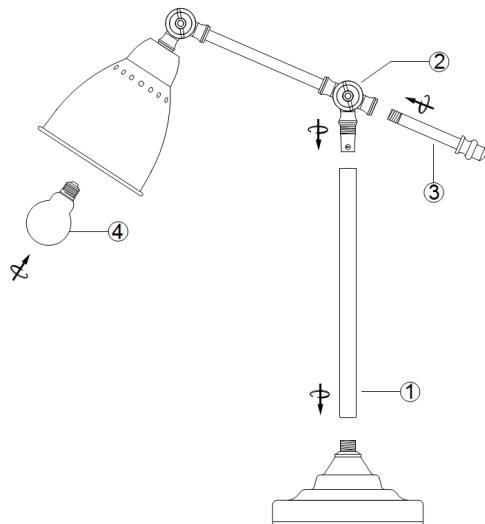

# Instruction

Collection: MODERN  
Series: DOMINO  
Model: MOD142-TL-01-GR  
Mobile

- Mobile

1 x E27 (40W)

**MAYTONI**  
DECORATIVE LIGHTING

[www.maytoni.de](http://www.maytoni.de)