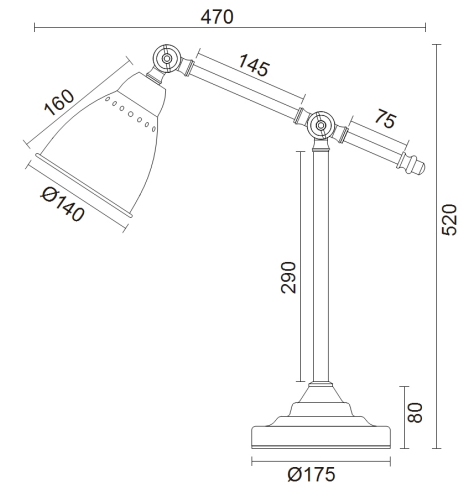

# Instruction

Collection: MODERN  
Series: DOMINO  
Model: MOD142-TL-01-GR  
Mobile

- Mobile

1 x E27 (40W)

**MAYTONI**  
DECORATIVE LIGHTING

[www.maytoni.de](http://www.maytoni.de)