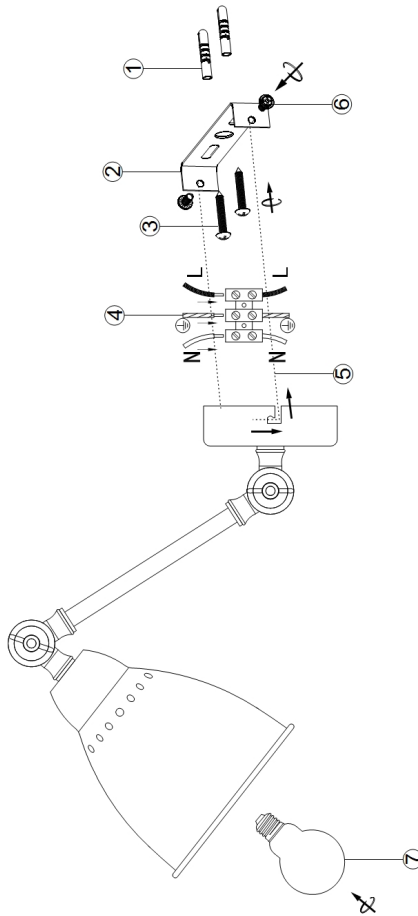

Instruction

Collection: MODERN
Series: DOMINO
Model: MOD142-WL-01-B
Wall

- Wall

1 x E27 (40W)

MAYTONI
DECORATIVE LIGHTING

www.maytoni.de