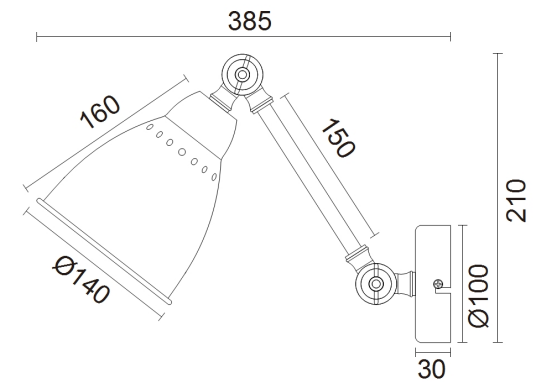

Instruction

Collection: MODERN
Series: DOMINO
Model: MOD142-WL-01-B
Wall

- Wall

1 x E27 (40W)

MAYTONI
DECORATIVE LIGHTING

www.maytoni.de