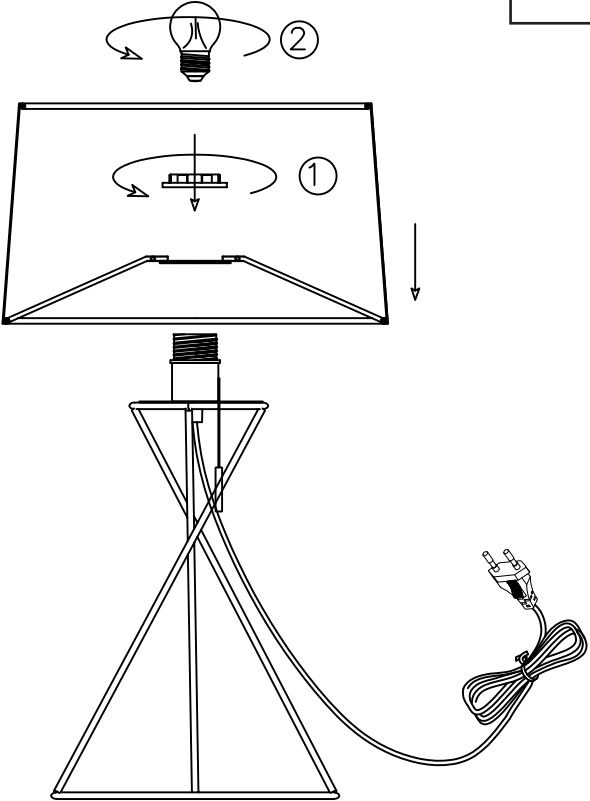

Instruction

Collection: Table & Floor
Series: Gaudi
Model: MOD183-TL-01-B
Mobile

1 x E27 (60w)

MAYTONI
DECORATIVE LIGHTING

www.maytoni.de