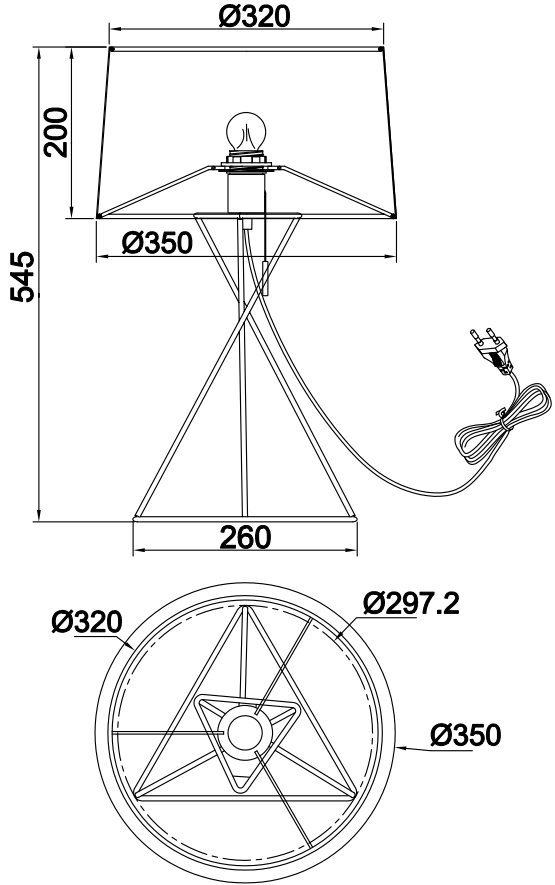

Instruction

Collection: Table & Floor
Series: Gaudi
Model: MOD183-TL-01-B
Mobile

1 x E27 (60w)

MAYTONI
DECORATIVE LIGHTING

www.maytoni.de