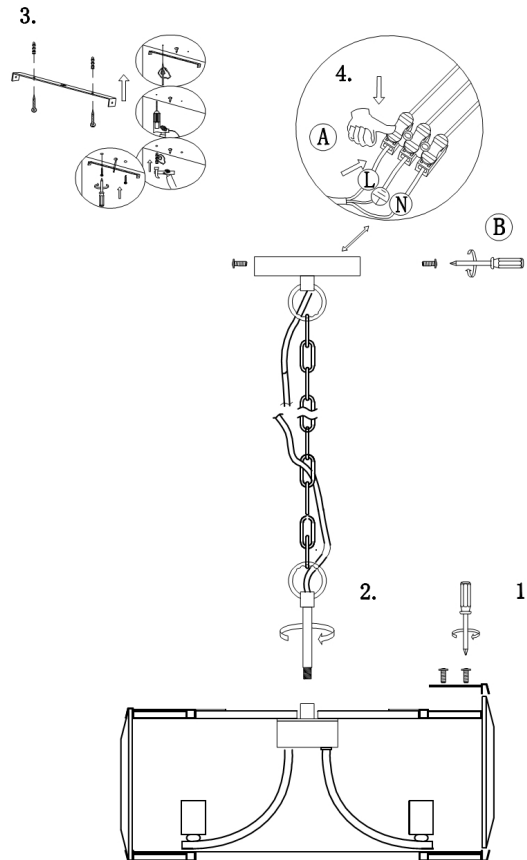

# Instruction

Collection: MODERN  
Series: CEREZO  
Model: MOD202-05-N  
Ceiling

- Ceiling

5 x E14 (40W)

**MAYTONI**  
DECORATIVE LIGHTING

[www.maytoni.de](http://www.maytoni.de)