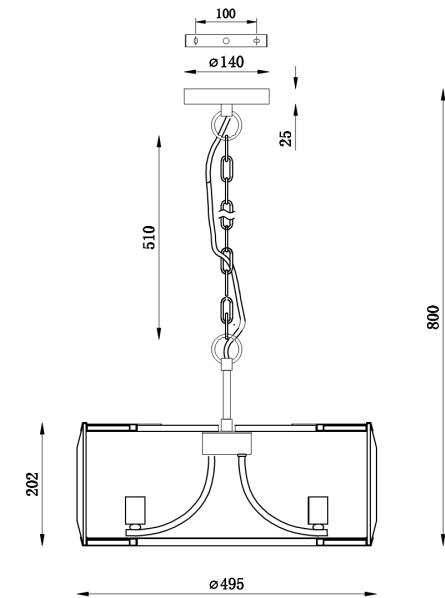

# Instruction

Collection: MODERN  
Series: CEREZO  
Model: MOD202-05-N  
Ceiling

- Ceiling

5 x E14 (40W)

**MAYTONI**  
DECORATIVE LIGHTING

[www.maytoni.de](http://www.maytoni.de)