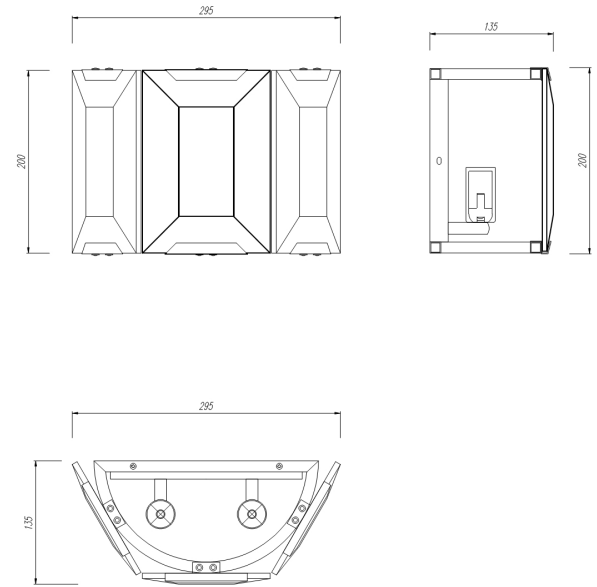

# Instruction

Collection: MODERN  
Series: CEREZO  
Model: MOD202WL-02N  
Ceiling

- Ceiling

2 x E14 (40W)

**MAYTONI**  
DECORATIVE LIGHTING

[www.maytoni.de](http://www.maytoni.de)