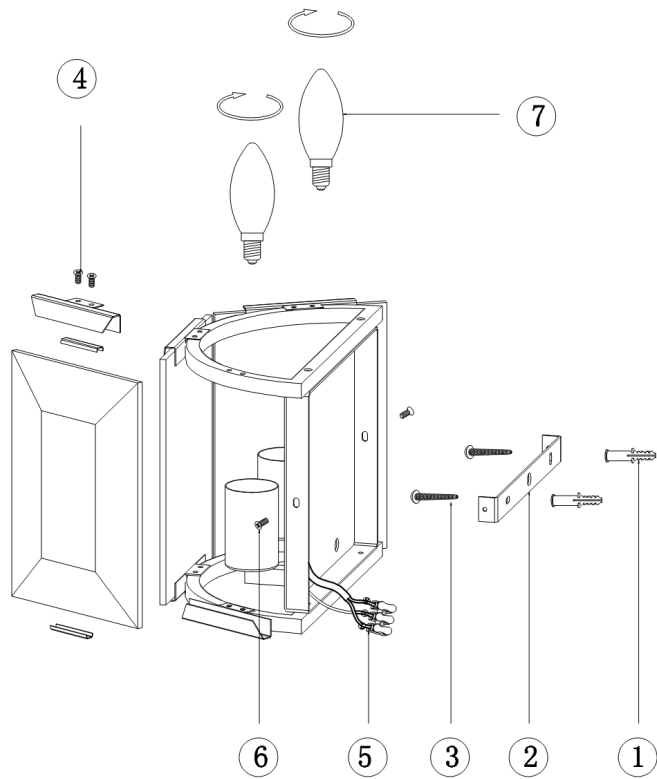

# Instruction

Collection: MODERN  
Series: CEREZO  
Model: MOD202WL-02N  
Ceiling

- Ceiling

2 x E14 (40W)

**MAYTONI**  
DECORATIVE LIGHTING

[www.maytoni.de](http://www.maytoni.de)