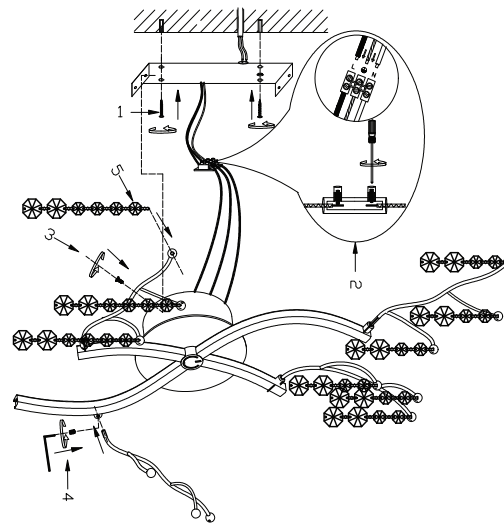

Instruction

Collection: Modern
 Series: Spring
 Model: MOD203-02-N
 Wall-mounted

LED
 max 6w
 450 lumen

MAYTONI
 DECORATIVE LIGHTING

www.maytoni.de