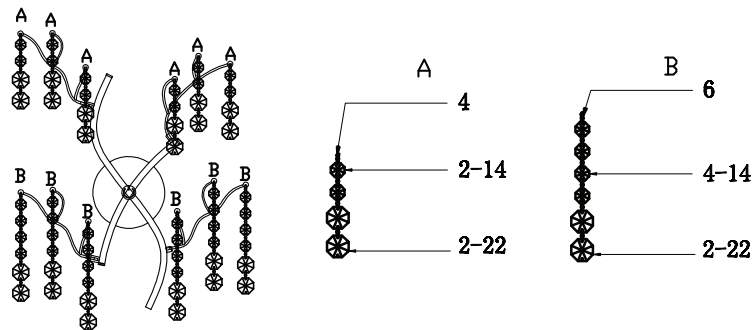

Instruction

Collection: Modern
 Series: Spring
 Model: MOD203-02-N
 Wall-mounted

LED
 max 6w
 450 lumen

MAYTONI
 DECORATIVE LIGHTING

www.maytoni.de