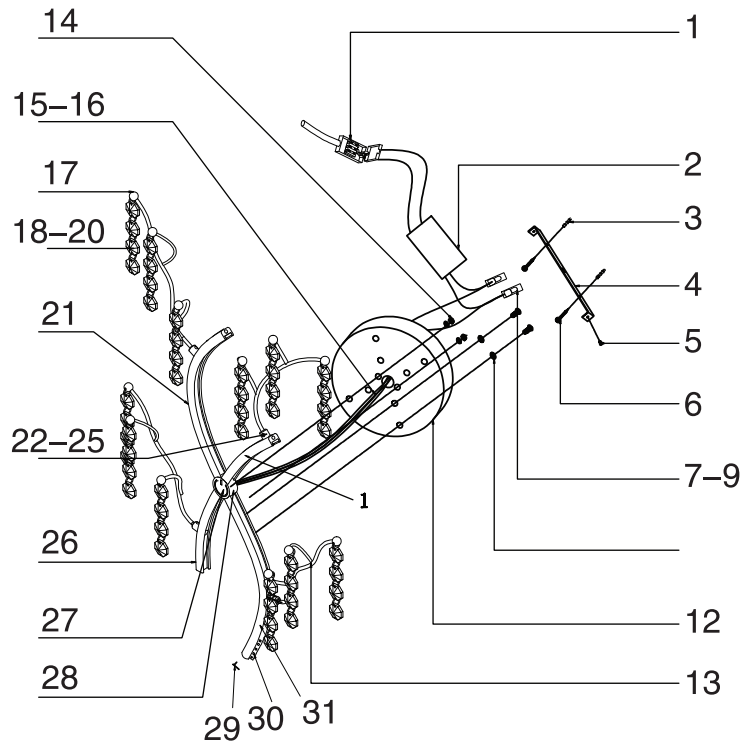

Instruction

Collection: Modern
 Series: Spring
 Model: MOD203-02-N
 Wall-mounted

LED
 max 6w
 450 lumen

MAYTONI
 DECORATIVE LIGHTING

www.maytoni.de