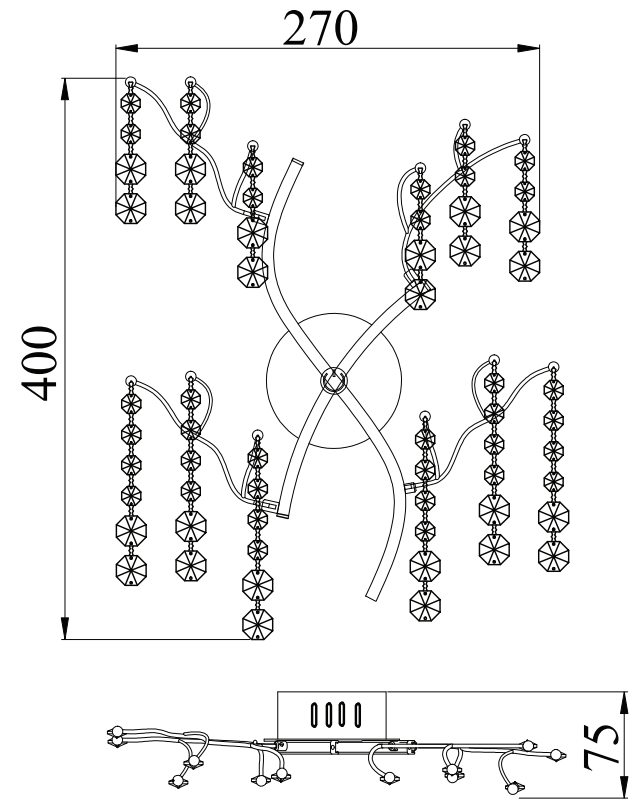

Instruction

Collection: Modern
 Series: Spring
 Model: MOD203-02-N
 Wall-mounted

LED
 max 6w
 450 lumen

MAYTONI
 DECORATIVE LIGHTING

www.maytoni.de