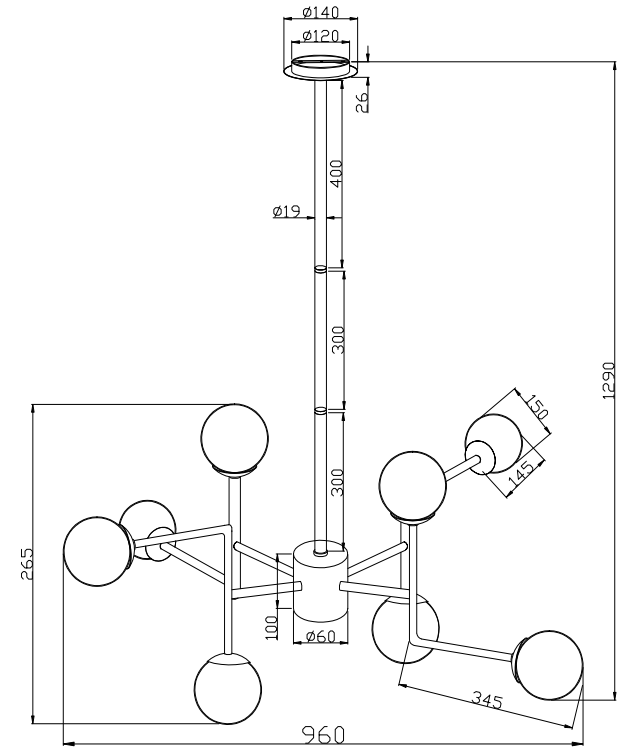

# Instruction

MOD221-PL-08-N

8 x E14 (40W)

Model: MOD221-PL-08-N  
Collection: Modern  
Series: Erich

Ceiling Lamps