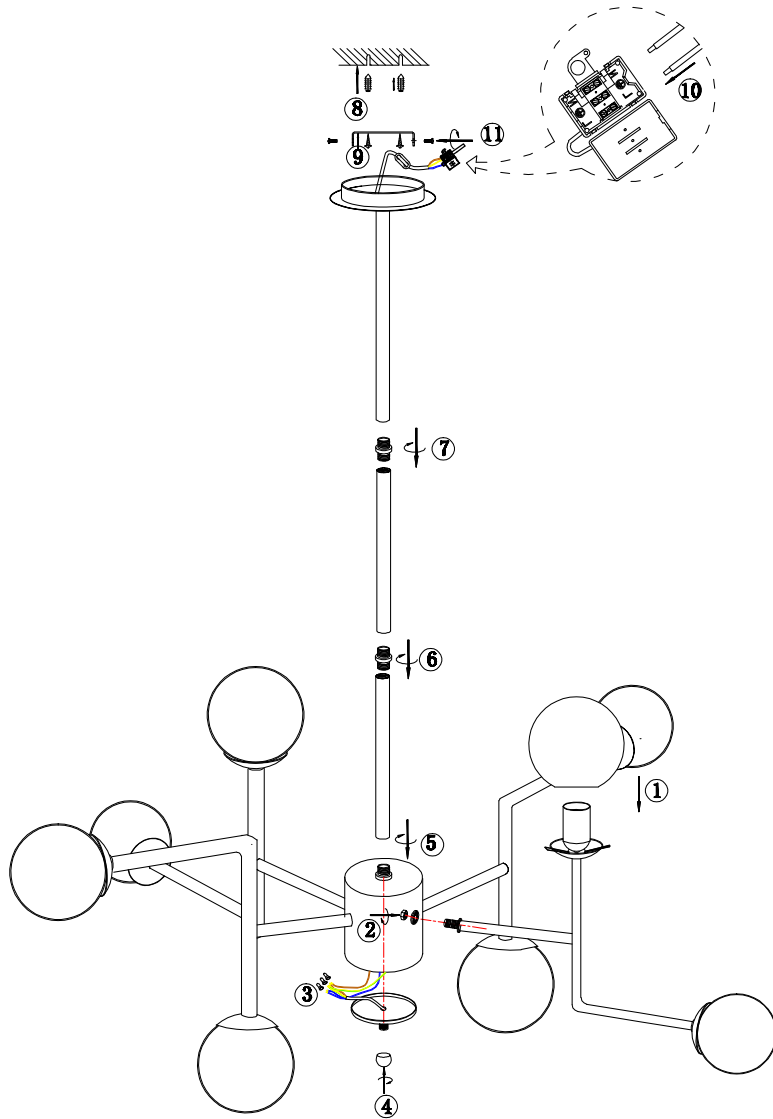

# Instruction

MOD221-PL-08-N

8 x E14 (40W)

Model: MOD221-PL-08-N  
Collection: Modern  
Series: Erich

Ceiling Lamps