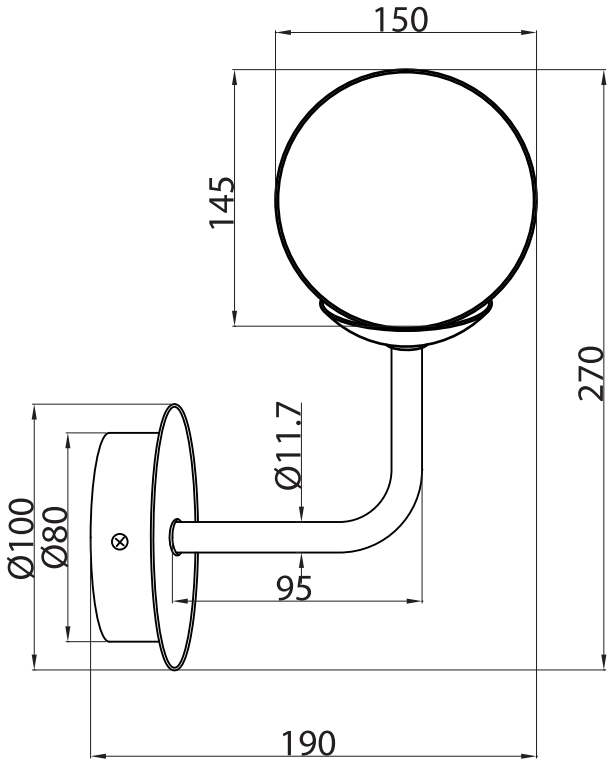

# Instruction

Collection: Modern  
Series: Erich  
Model: MOD221-WL-01-G  
Wall-mounted

 – Wall-mounted

  
1 x E14 (40w)

**MAYTONI**  
DECORATIVE LIGHTING

[www.maytoni.de](http://www.maytoni.de)