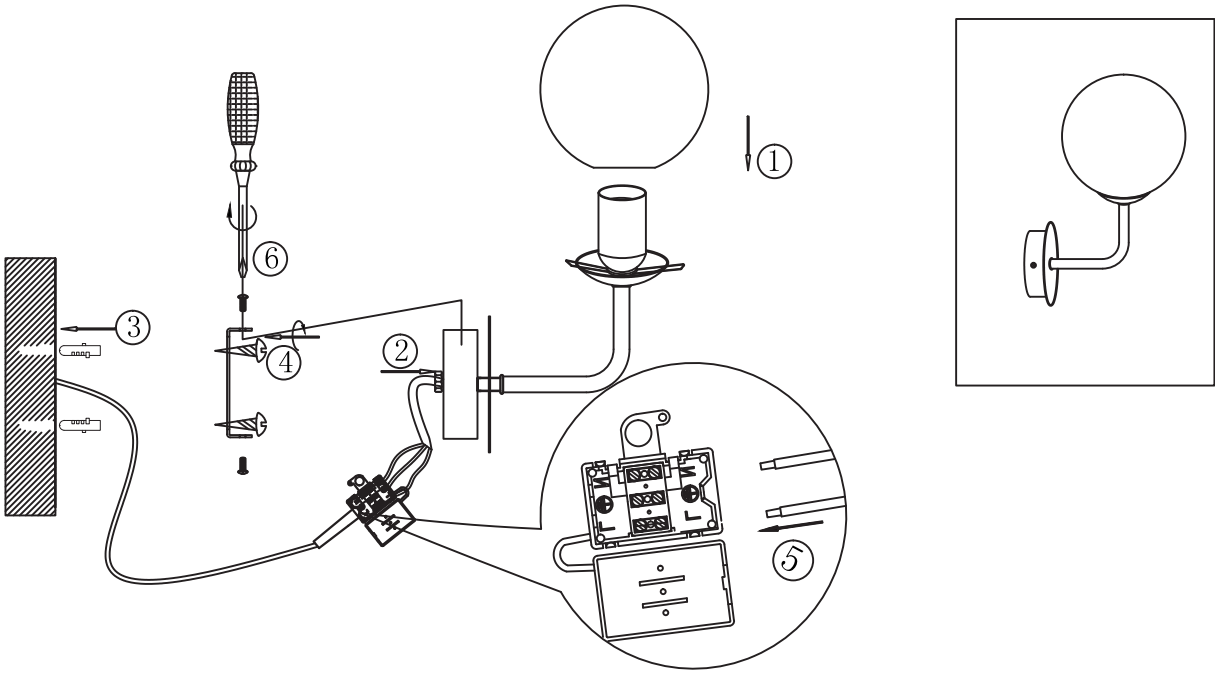

# Instruction

Collection: Modern  
Series: Erich  
Model: MOD221-WL-01-G  
Wall-mounted

 – Wall-mounted

  
1 x E14 (40w)

**MAYTONI**  
DECORATIVE LIGHTING

[www.maytoni.de](http://www.maytoni.de)