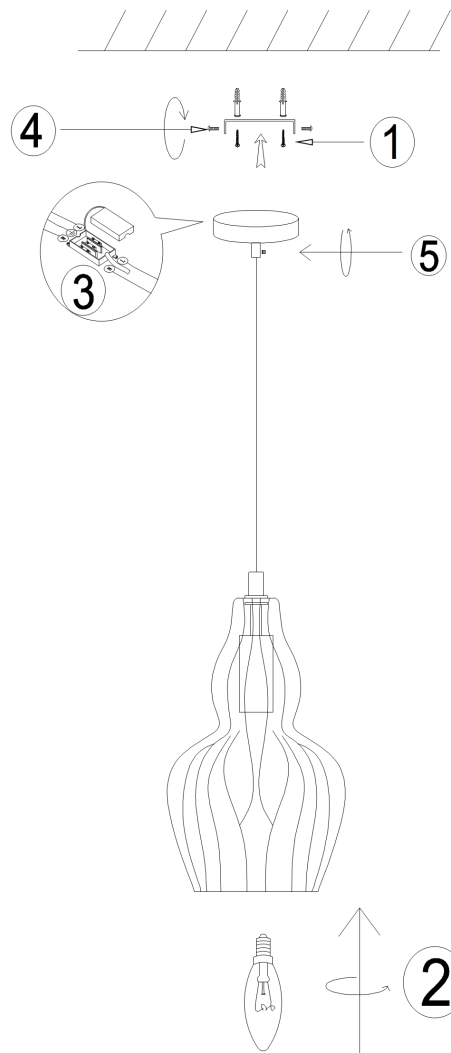

Instruction

Collection: PENDANT
Series: EUSTOMA
Model: MOD238-PL-01-B
Ceiling

- Ceiling

1 x E14 (40W)

MAYTONI
DECORATIVE LIGHTING

www.maytoni.de