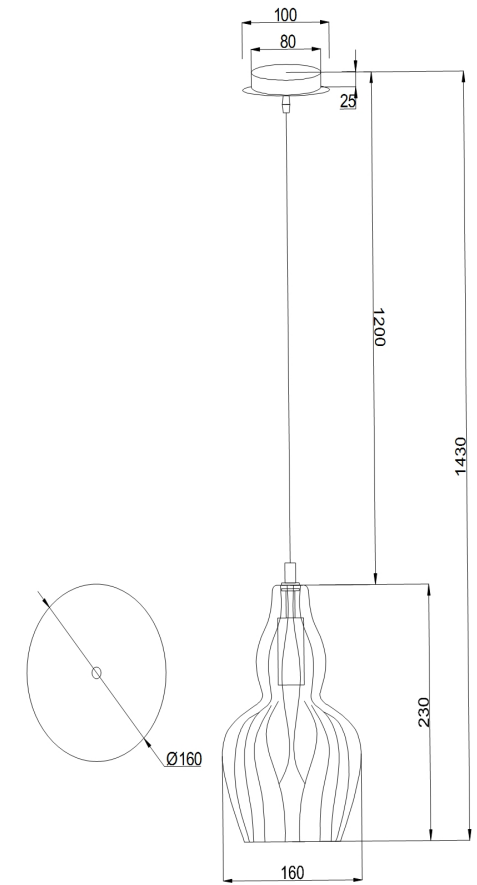

Instruction

Collection: PENDANT
Series: EUSTOMA
Model: MOD238-PL-01-B
Ceiling

- Ceiling

1 x E14 (40W)

MAYTONI
DECORATIVE LIGHTING

www.maytoni.de