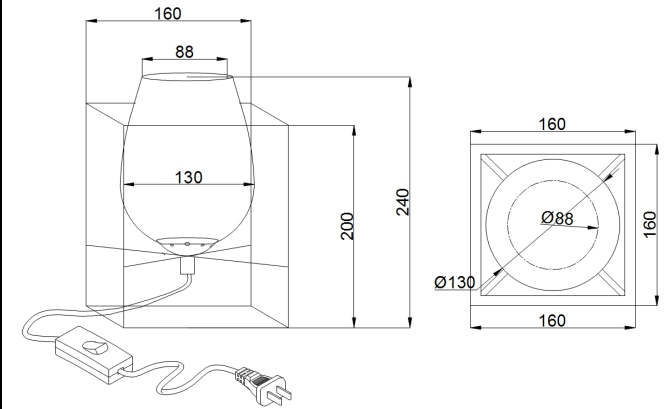

Instruction

Collection: MODERN
Series: CABIN
Model: MOD252-TL-01-B
Mobile

- Mobile

1 x E14 (40W)

MAYTONI
DECORATIVE LIGHTING

www.maytoni.de