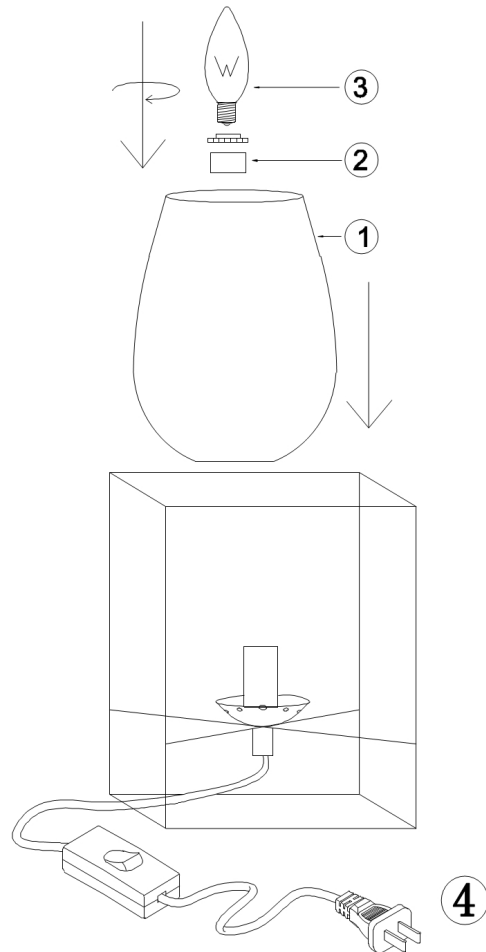

Instruction

Collection: MODERN
Series: CABIN
Model: MOD252-TL-01-B
Mobile

- Mobile

1 x E14 (40W)

MAYTONI
DECORATIVE LIGHTING

www.maytoni.de