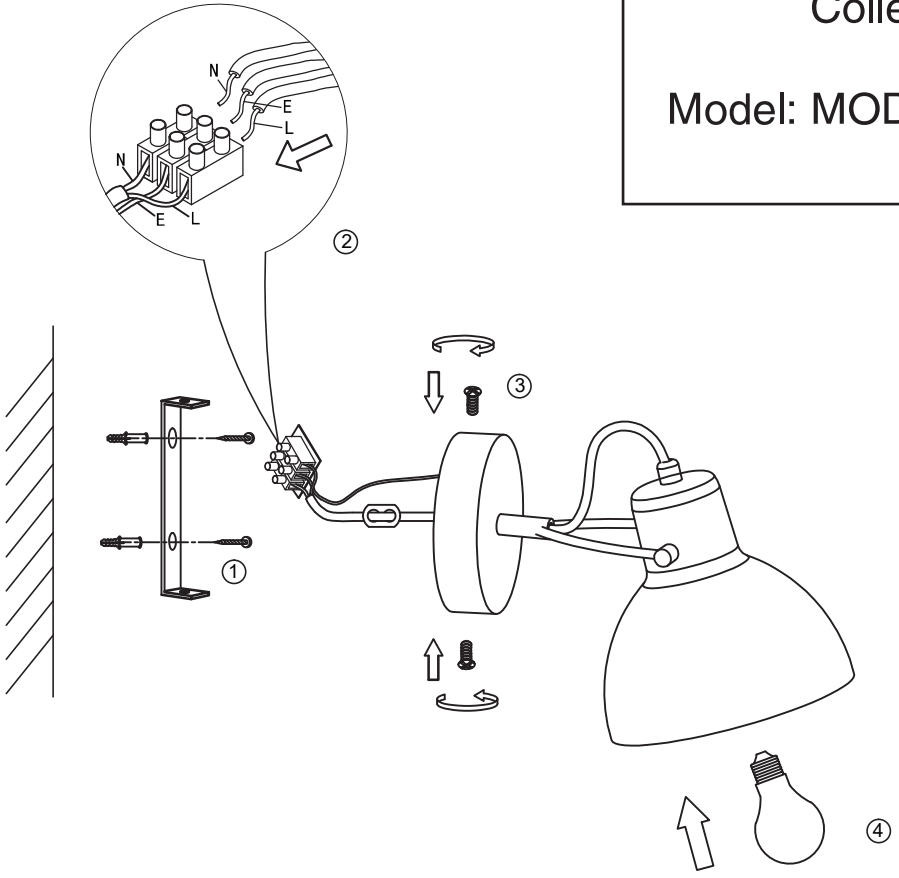

# Instruction

Collection: Modern  
Series: Daniel  
Model: MOD407-WL-01-B  
Wall

  
1 x E14 (40w)

**MAYTONI**  
DECORATIVE LIGHTING  
[www.maytoni.de](http://www.maytoni.de)