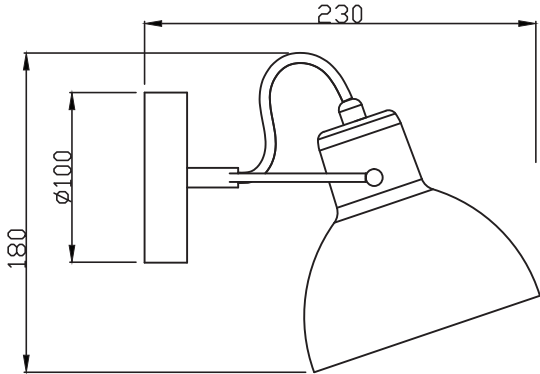

# Instruction

Collection: Modern  
Series: Daniel  
Model: MOD407-WL-01-B  
Wall

  
1 x E14 (40w)

**MAYTONI**  
DECORATIVE LIGHTING  
[www.maytoni.de](http://www.maytoni.de)