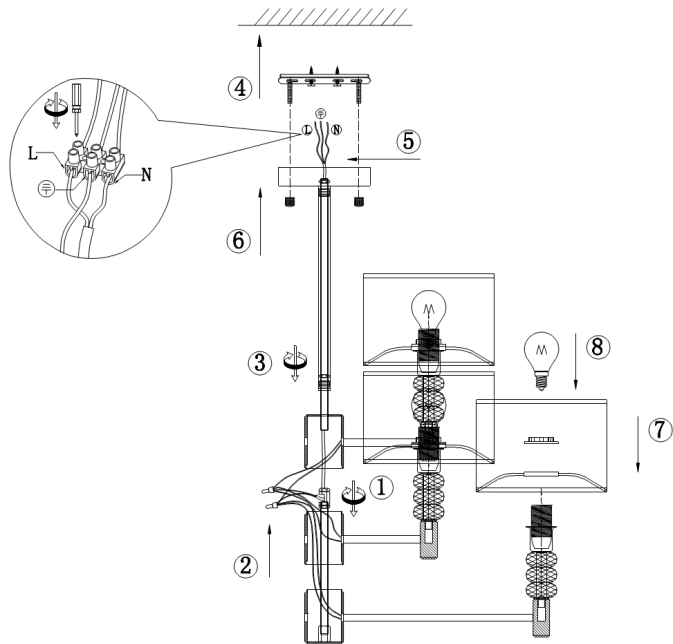

Instruction

Collection: MODERN
Series: LINCOLN
Model: MOD527PL-06N
Ceiling

- Ceiling

6 x E14 (40W)

MAYTONI
DECORATIVE LIGHTING

www.maytoni.de